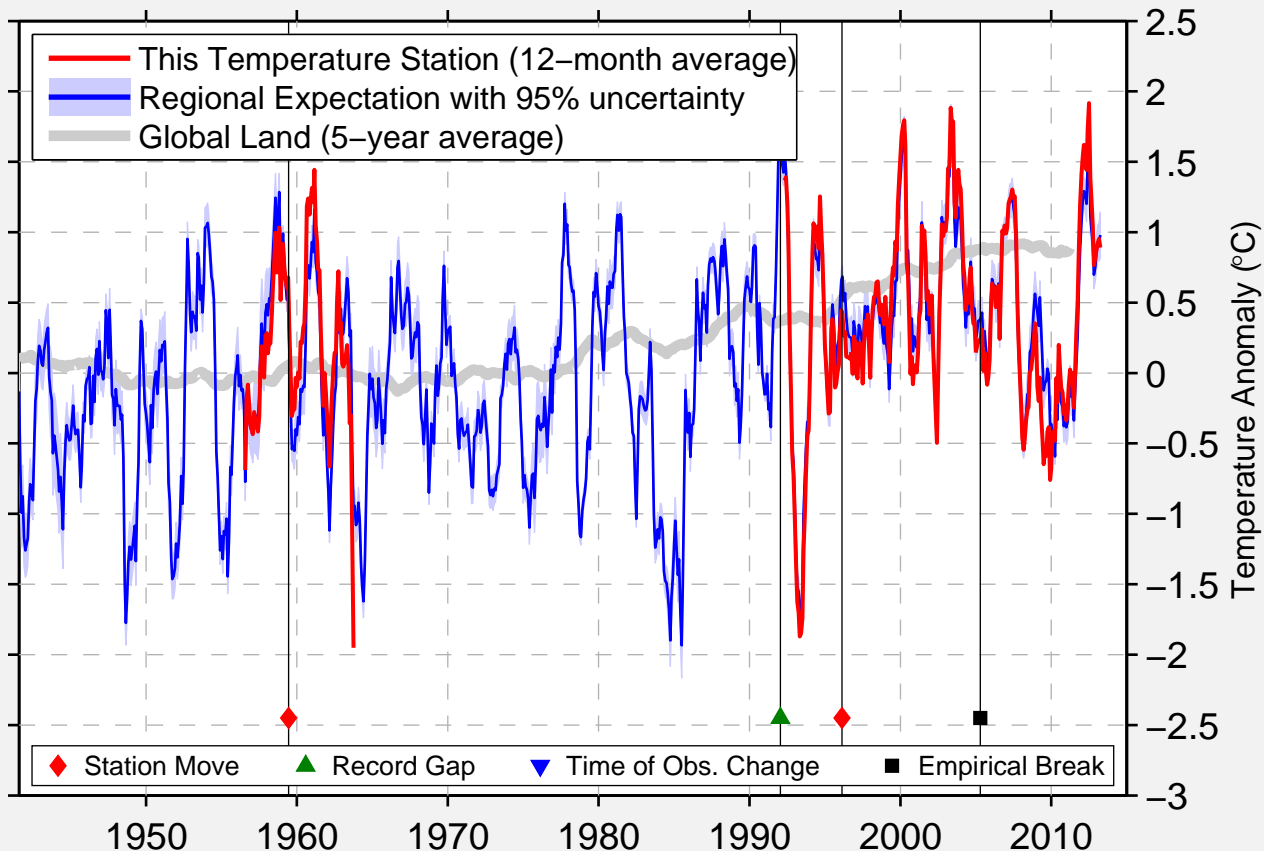

POCATELLO 2 NE

42.892 N, 112.409 W (United States)

Data Quality Controlled and Aligned at Breakpoints

Berkeley Earth