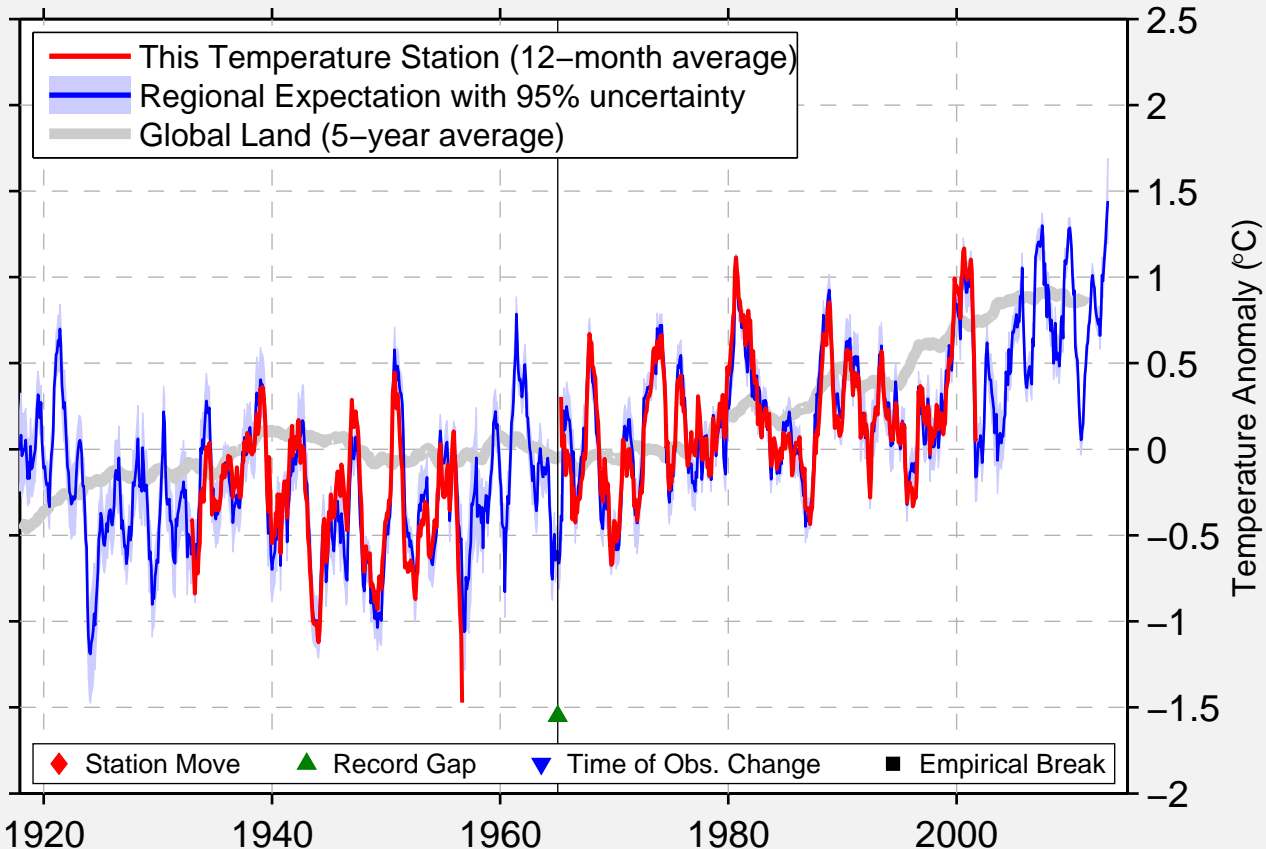

VICTOR HARBOR COMPARISON

35.552 S, 138.619 E (Australia)

Data Quality Controlled and Aligned at Breakpoints

Berkeley Earth