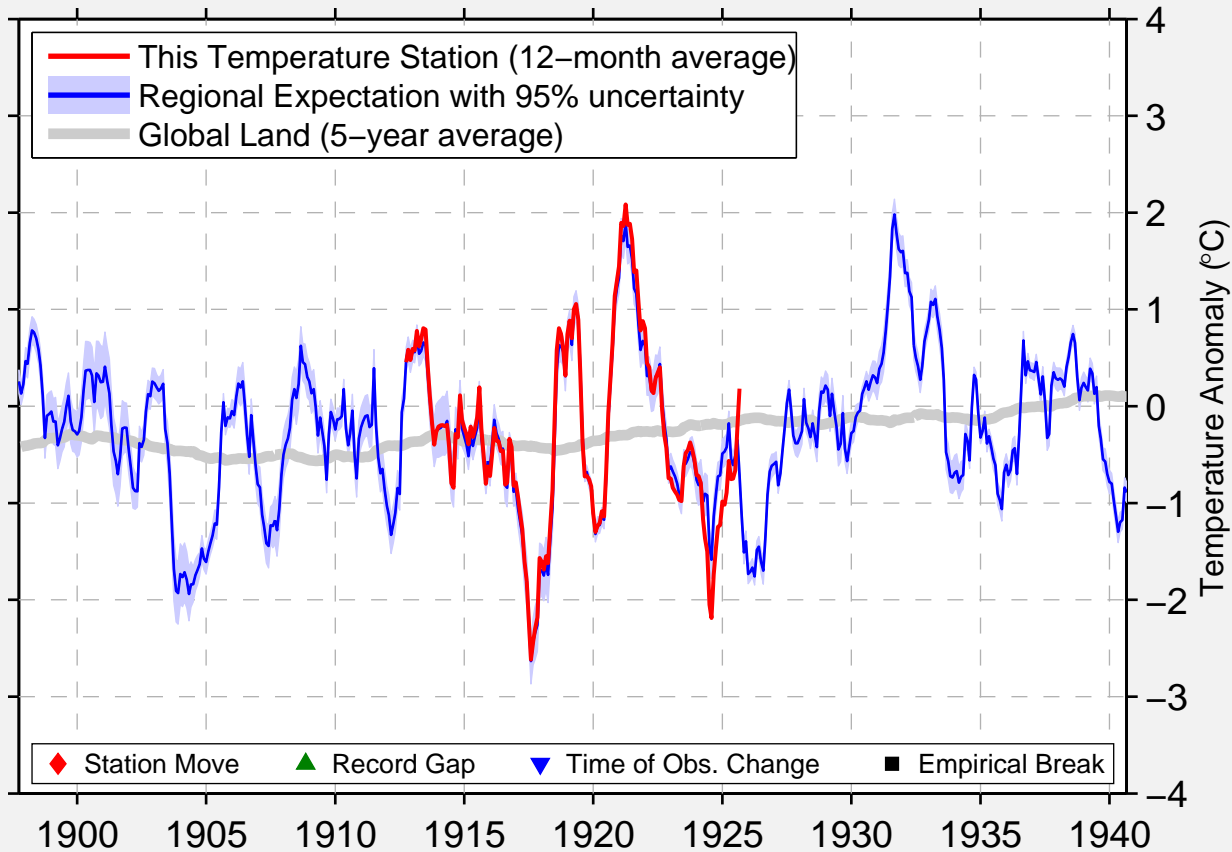

# YORK

42.883 N, 77.883 W (United States)

Data Quality Controlled and Aligned at Breakpoints

Berkeley Earth