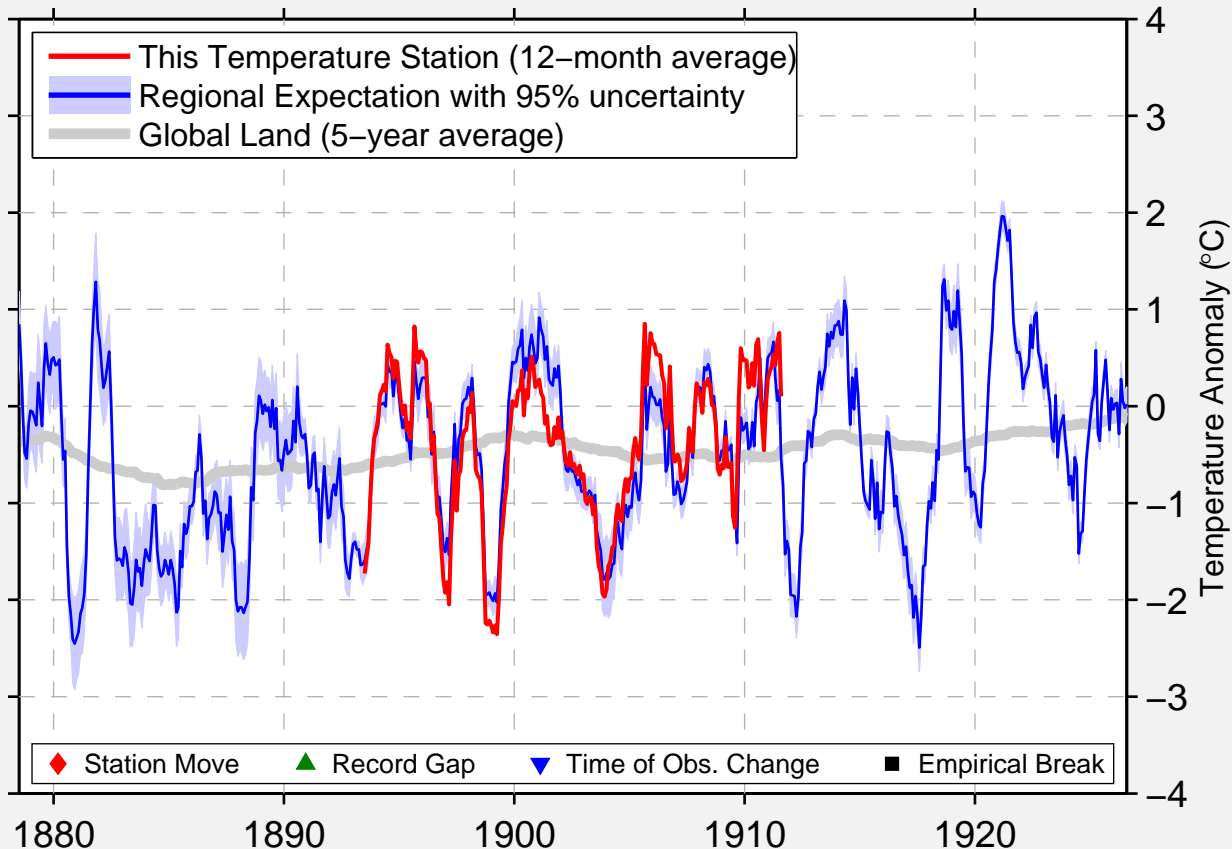

LARRABEE

42.864 N, 95.547 W (United States)

Data Quality Controlled and Aligned at Breakpoints

Berkeley Earth