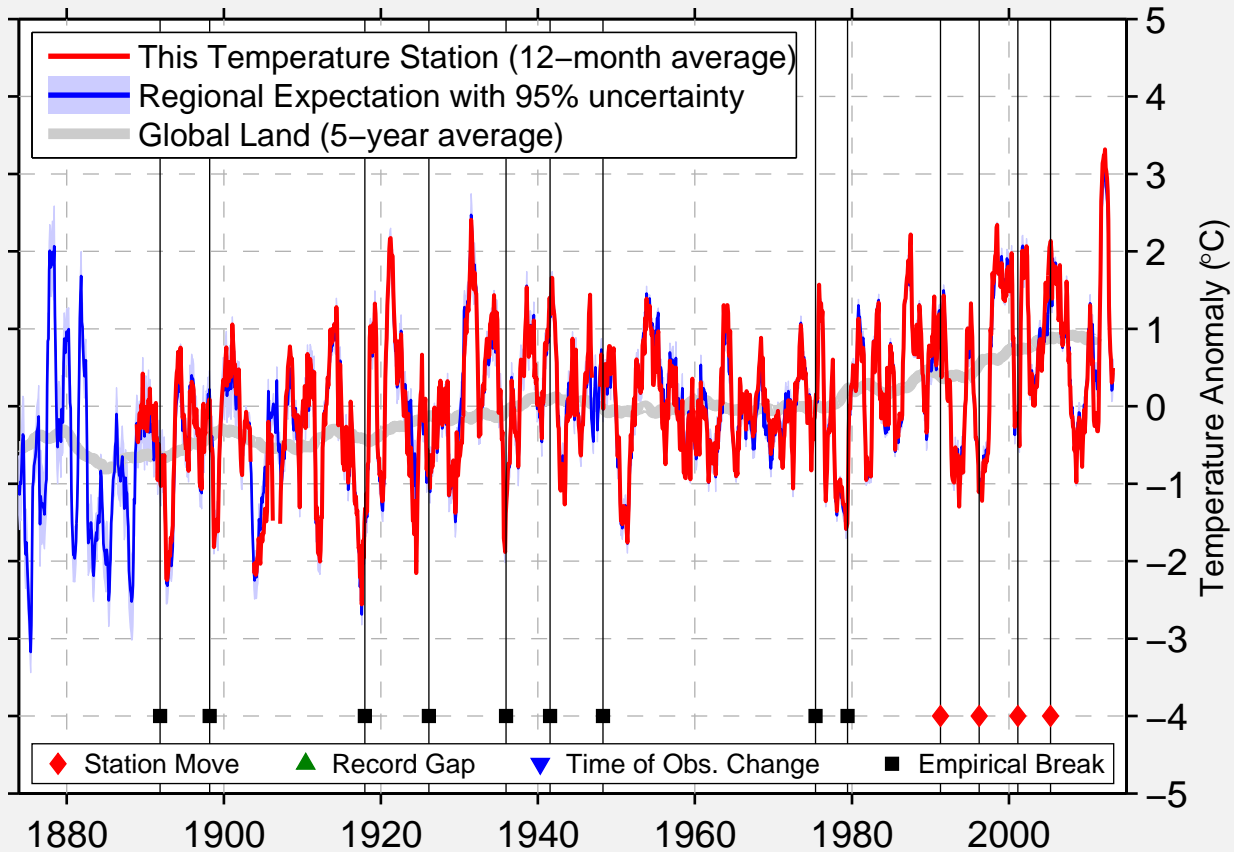

# FAYETTE

42.851 N, 91.805 W (United States)

Data Quality Controlled and Aligned at Breakpoints

Berkeley Earth