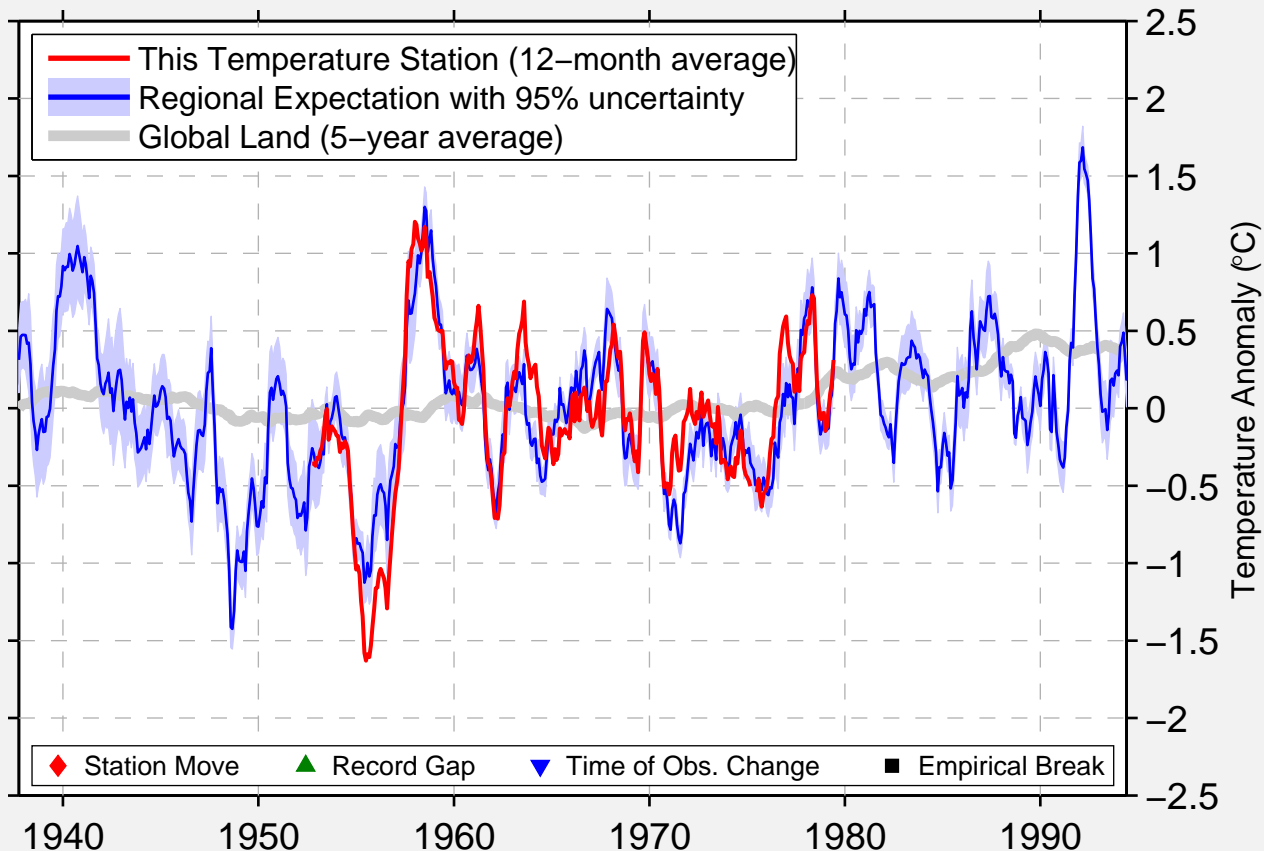

CAPE BLANCO

42.833 N, 124.567 W (United States)

Data Quality Controlled and Aligned at Breakpoints

Berkeley Earth