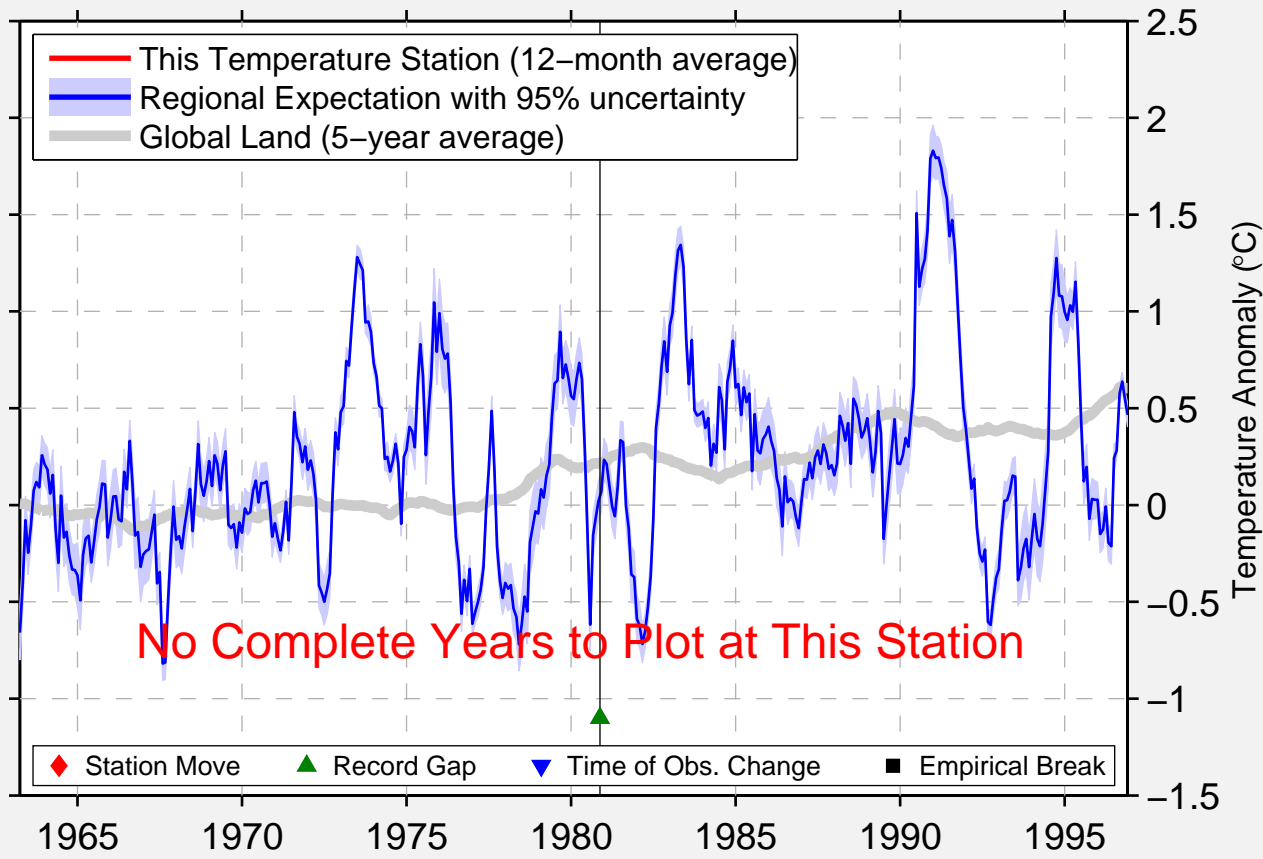

WHITINGHAM 1 W

42.800 N, 72.917 W (United States)

No Complete Years to Plot at This Station

◆ Station Move ▲ Record Gap ▼ Time of Obs. Change ■ Empirical Break