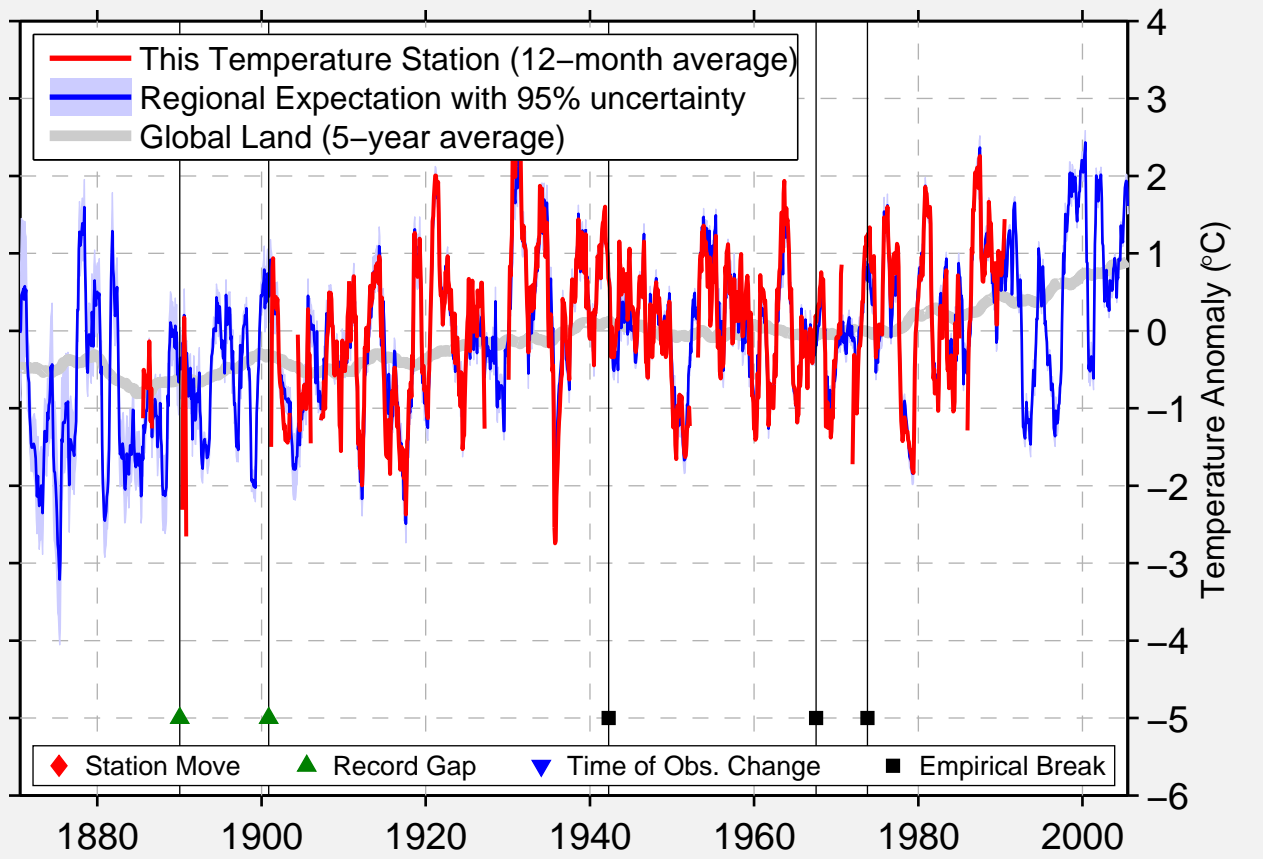

VERMILION-2SE

42.800 N, 96.900 W (United States)

Data Quality Controlled and Aligned at Breakpoints

Berkeley Earth