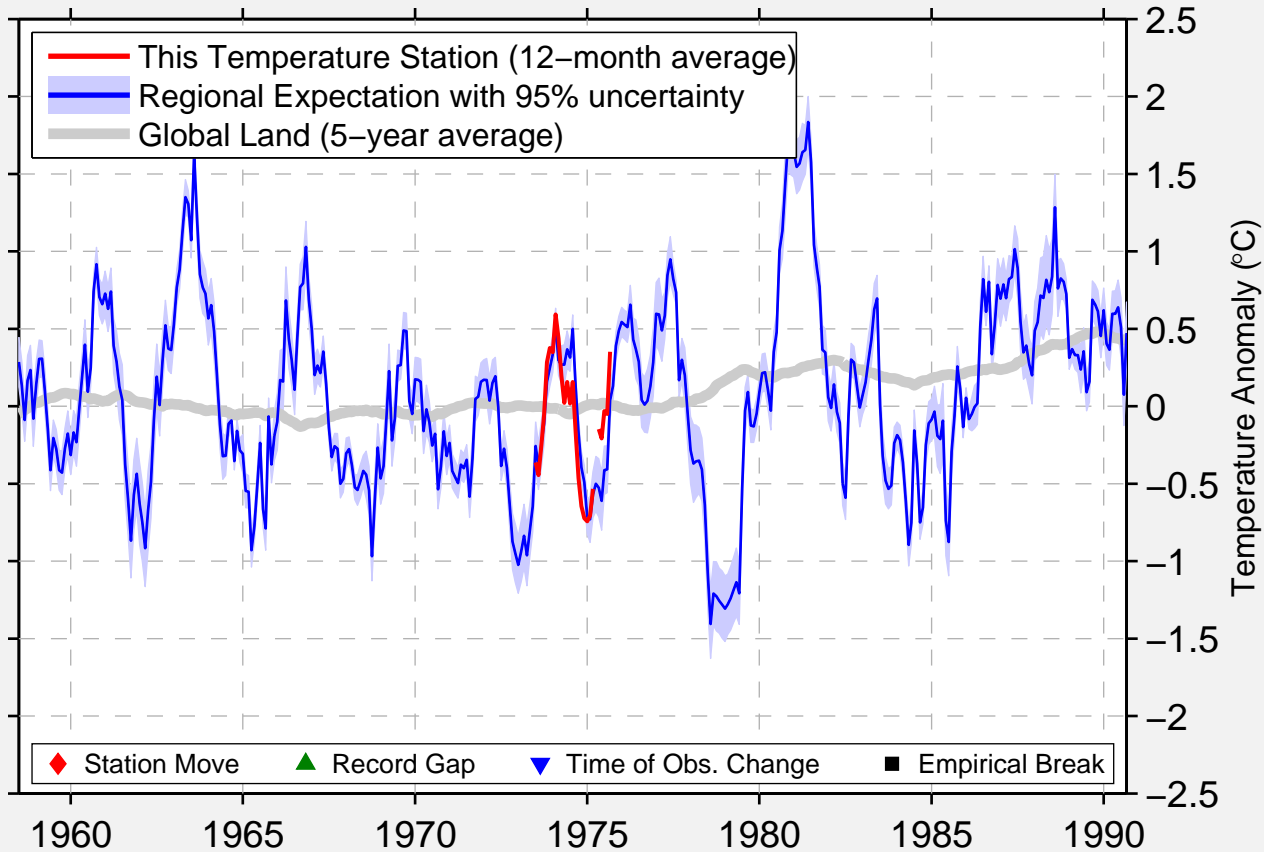

DOUGLAS AIRPORT

42.800 N, 105.383 W (United States)

Data Quality Controlled and Aligned at Breakpoints

Berkeley Earth