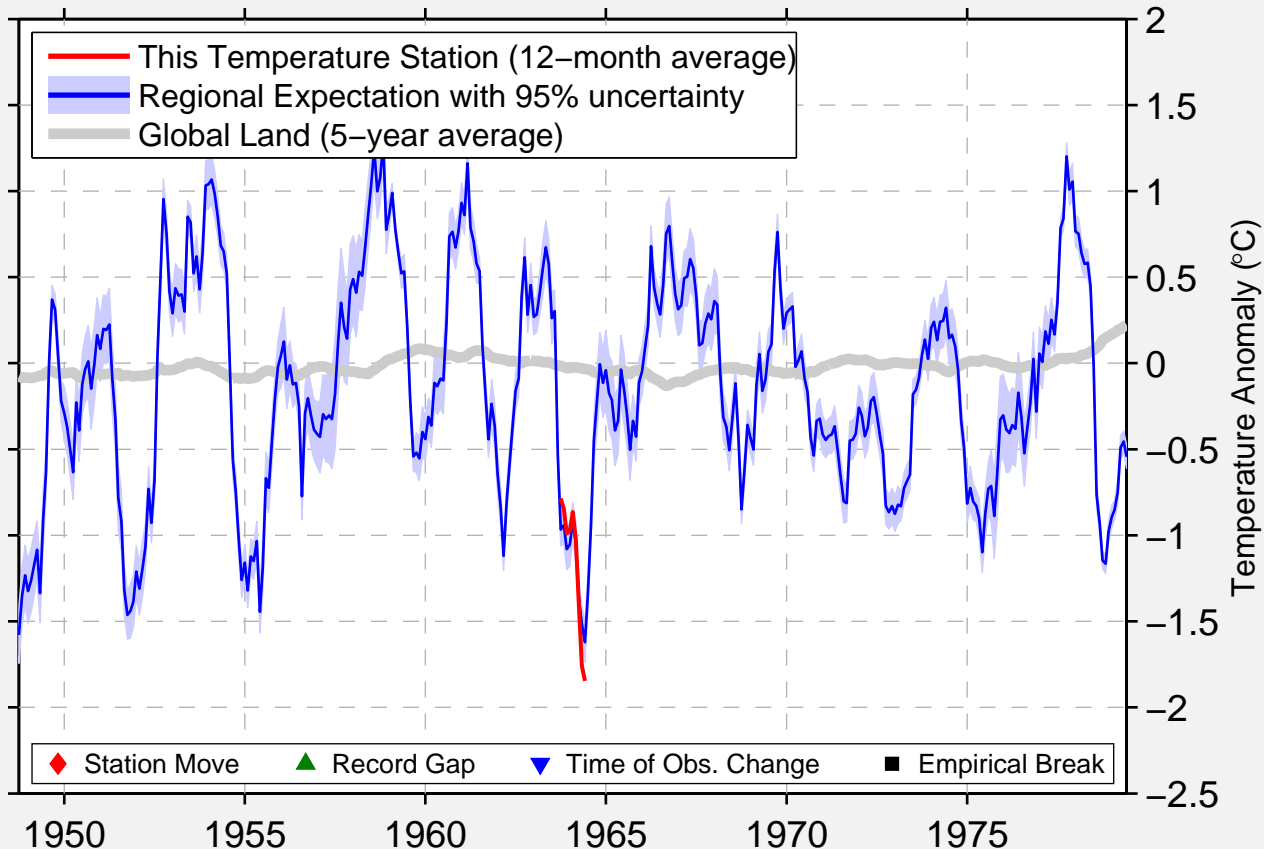

RUPERT 13 NNE

42.800 N, 113.567 W (United States)

Data Quality Controlled and Aligned at Breakpoints

Berkeley Earth