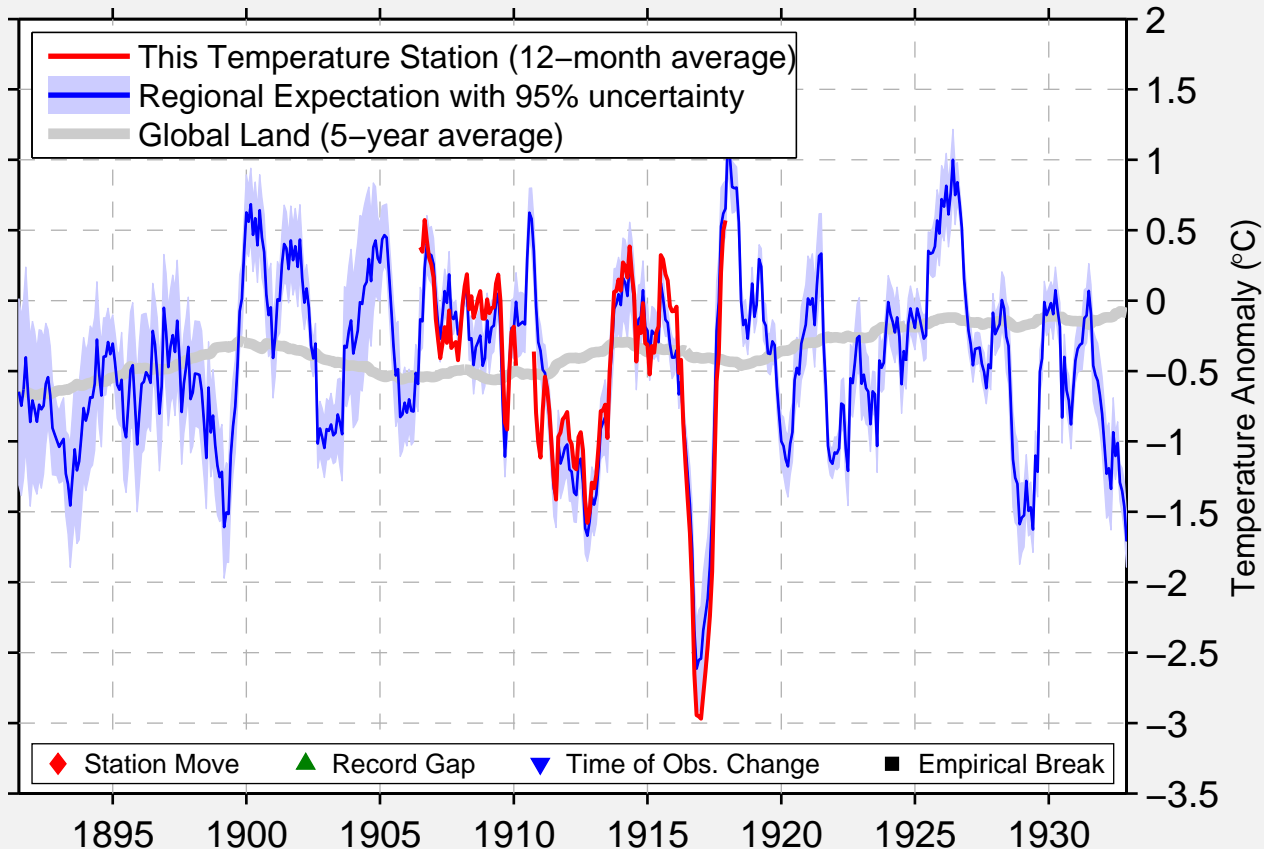

HOT SPRINGS

42.800 N, 115.700 W (United States)

Data Quality Controlled and Aligned at Breakpoints

Berkeley Earth