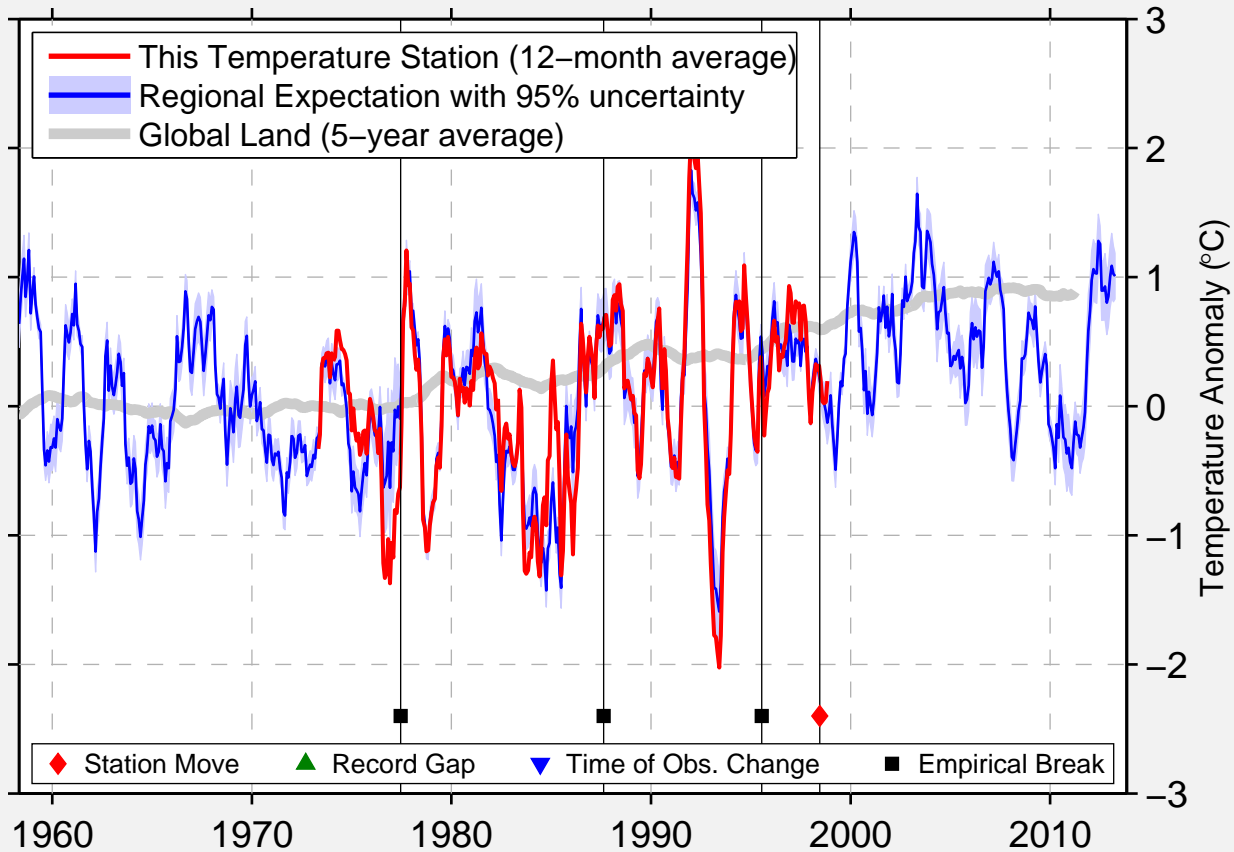

BURNS JUNCTION

42.777 N, 117.852 W (United States)

Data Quality Controlled and Aligned at Breakpoints

Berkeley Earth