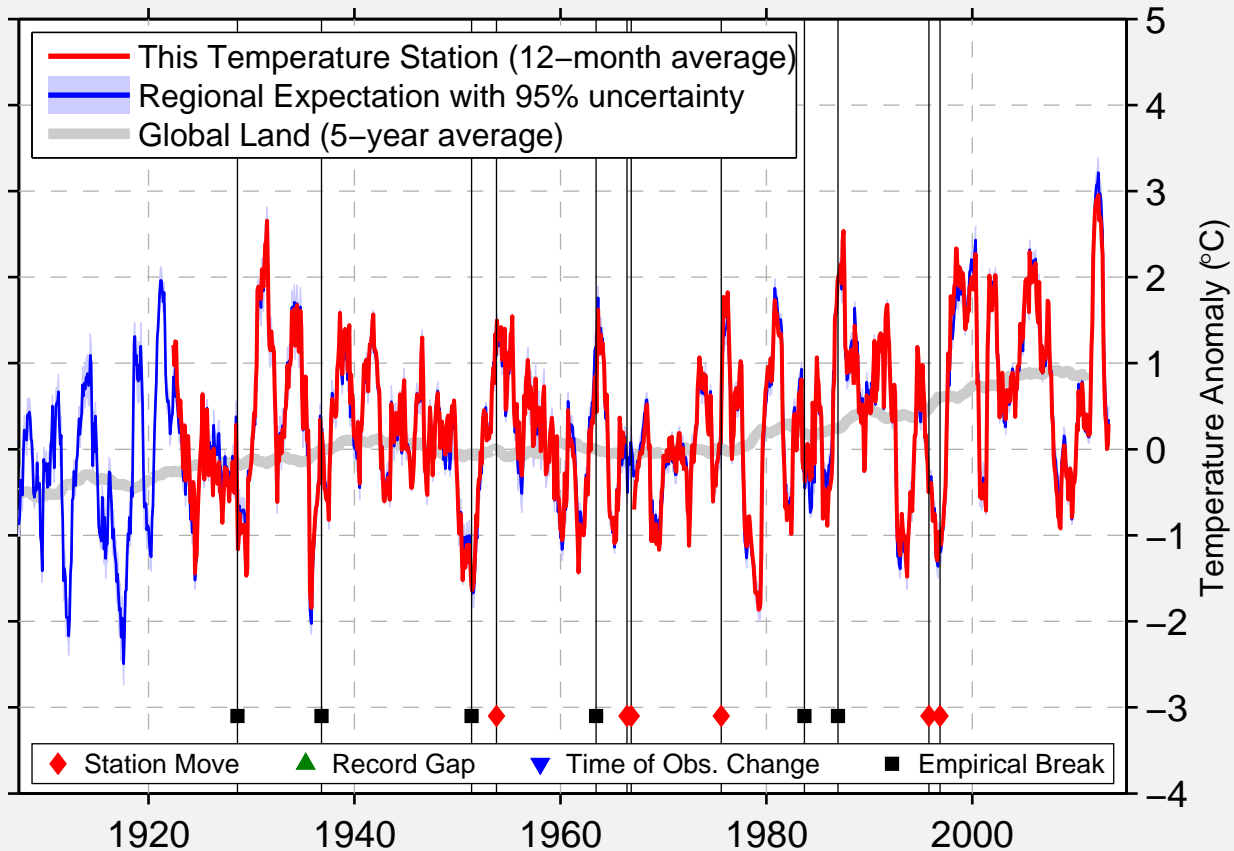

# CHEROKEE

42.757 N, 95.538 W (United States)

Data Quality Controlled and Aligned at Breakpoints

Berkeley Earth