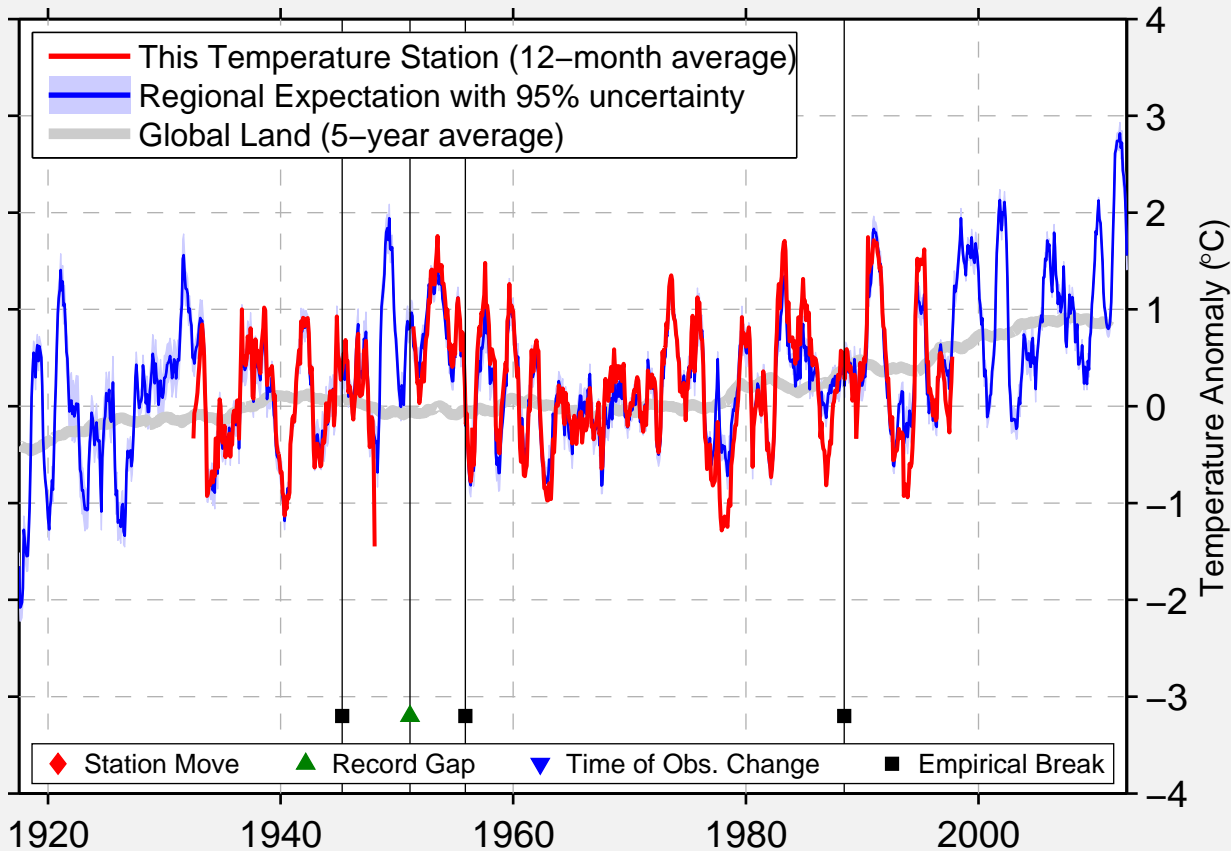

READSBORO 1 SE

42.750 N, 72.933 W (United States)

Data Quality Controlled and Aligned at Breakpoints

Berkeley Earth