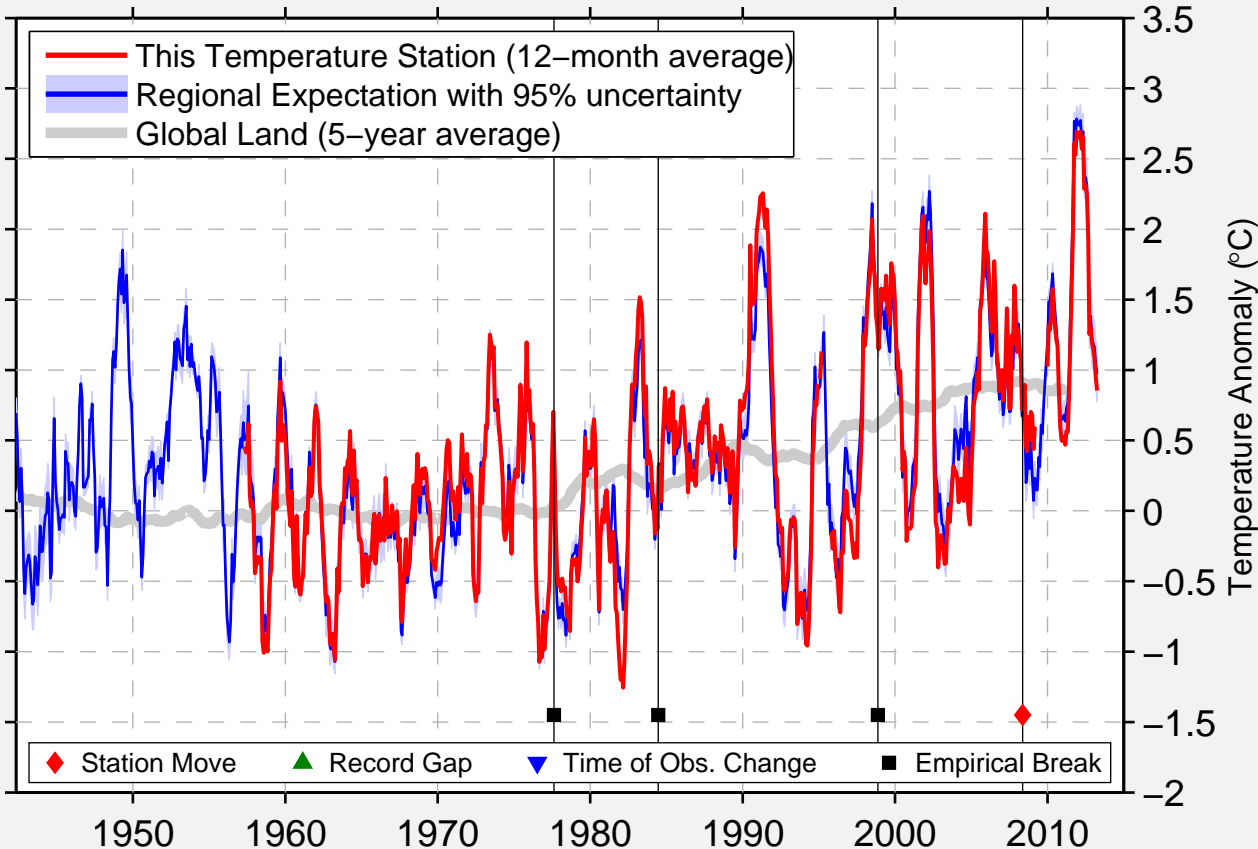

# AURORA RESEARCH FARM

42.733 N, 76.650 W (United States)

Data Quality Controlled and Aligned at Breakpoints

Berkeley Earth