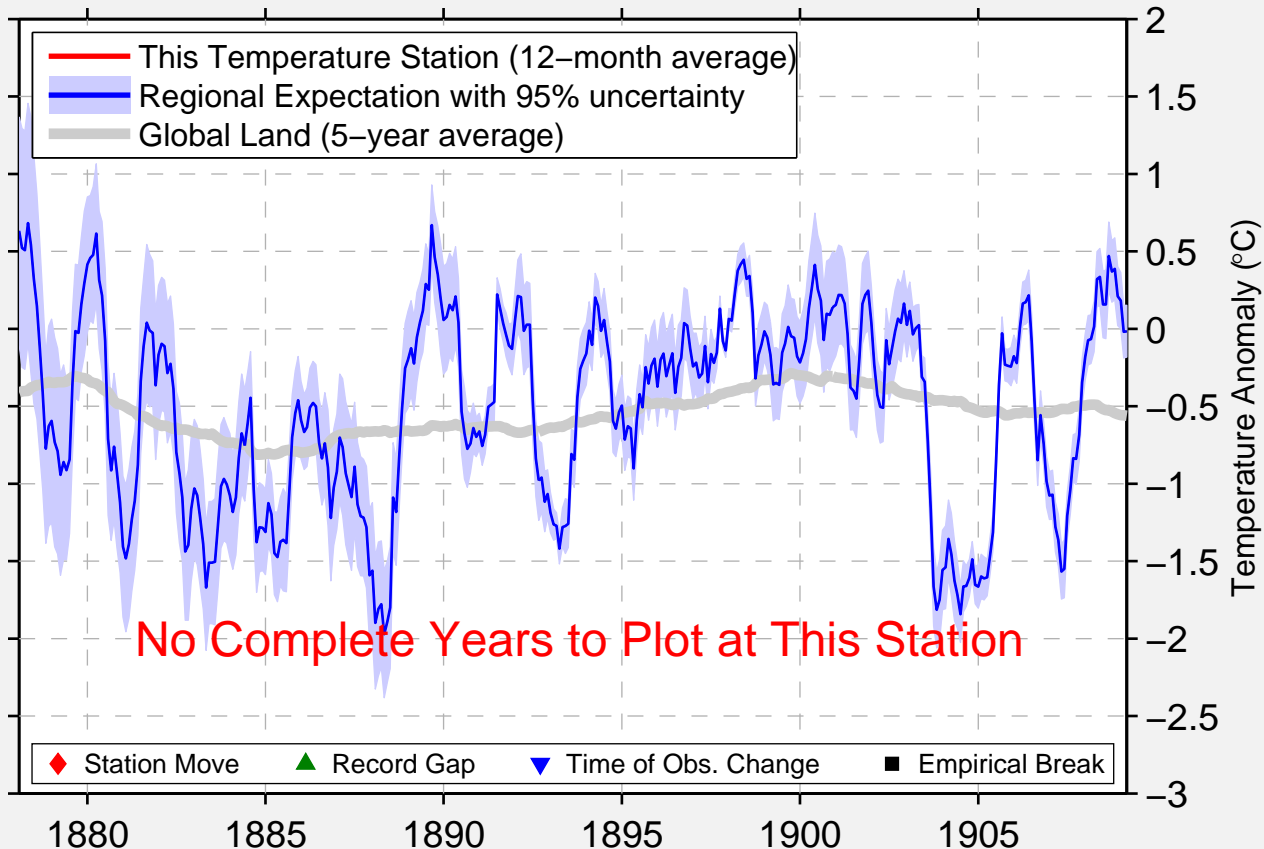

BROOKLINE

42.733 N, 71.683 W (United States)

No Complete Years to Plot at This Station

◆ Station Move ▲ Record Gap ▼ Time of Obs. Change ■ Empirical Break