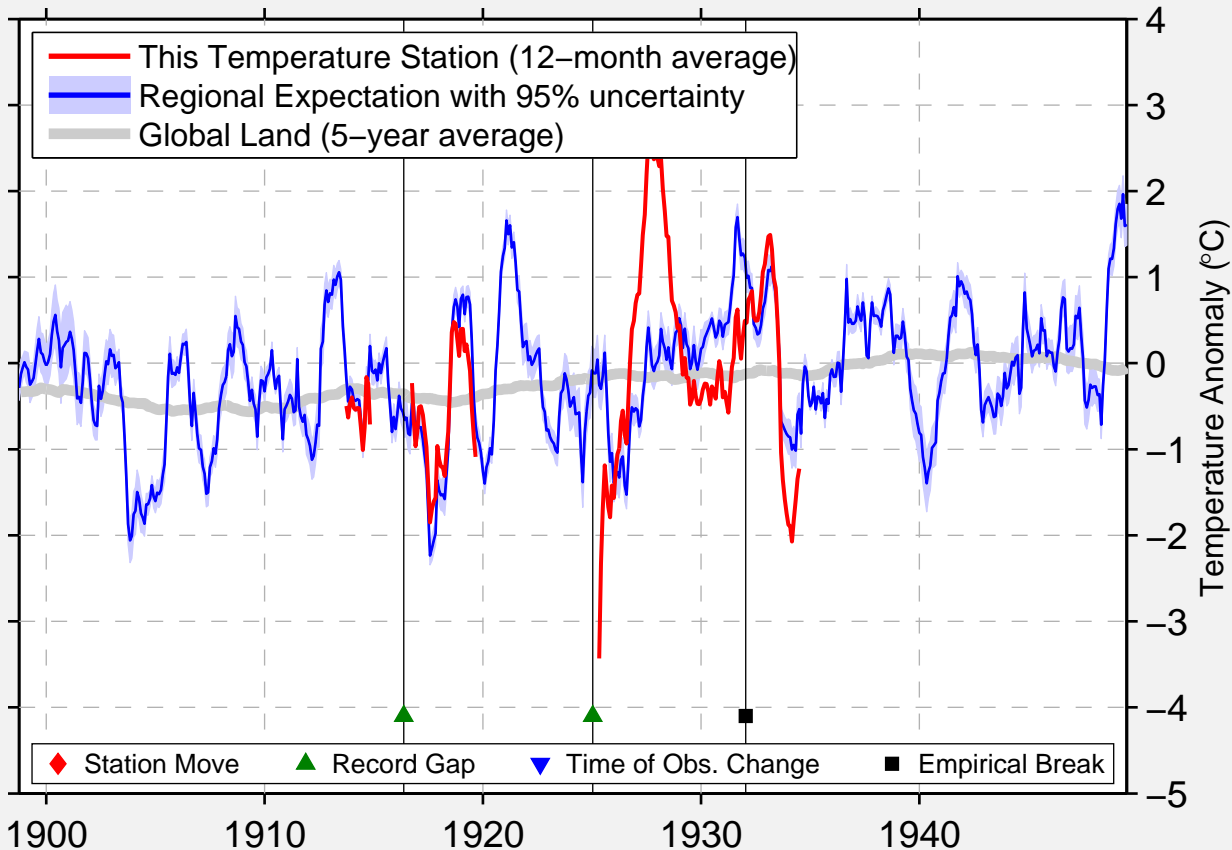

# TROY

42.733 N, 73.700 W (United States)

Data Quality Controlled and Aligned at Breakpoints

Berkeley Earth