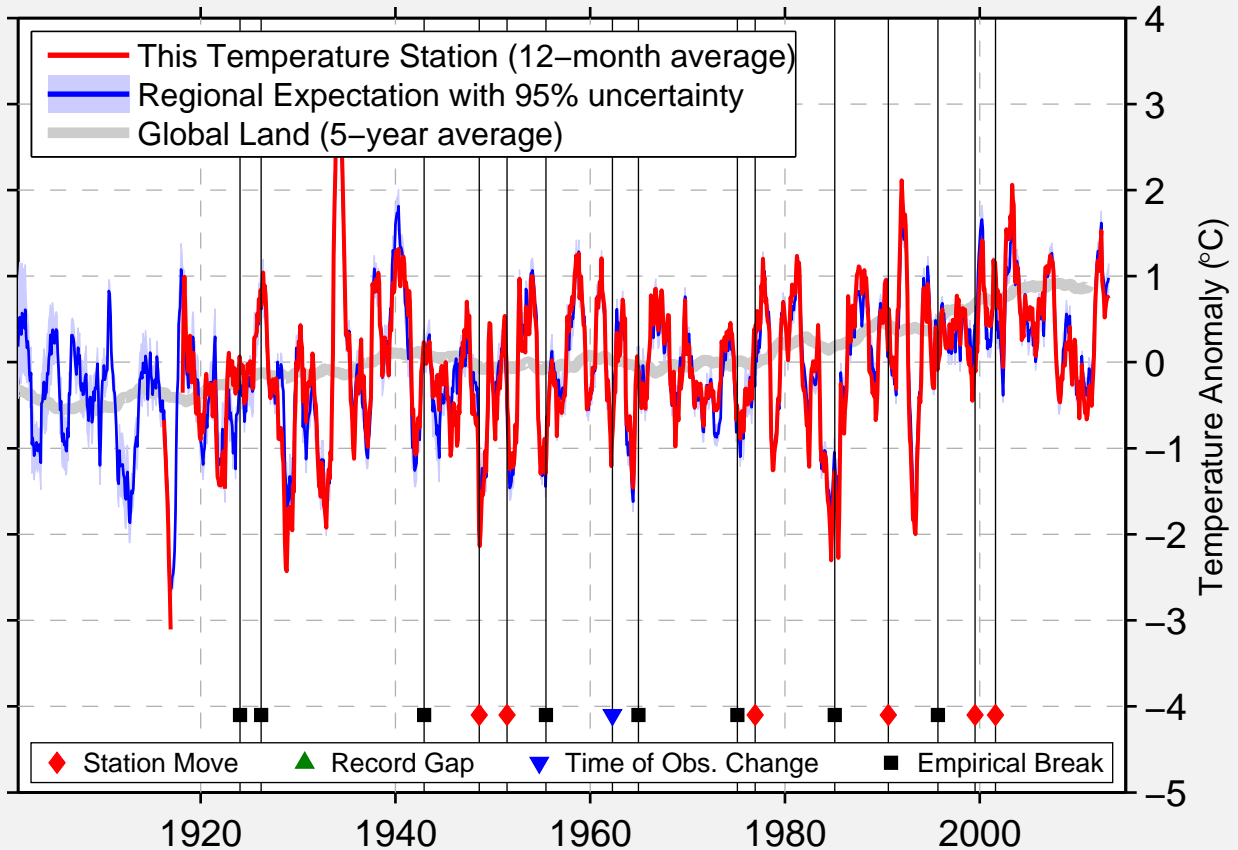

JEROME

42.733 N, 114.519 W (United States)

Data Quality Controlled and Aligned at Breakpoints

Berkeley Earth