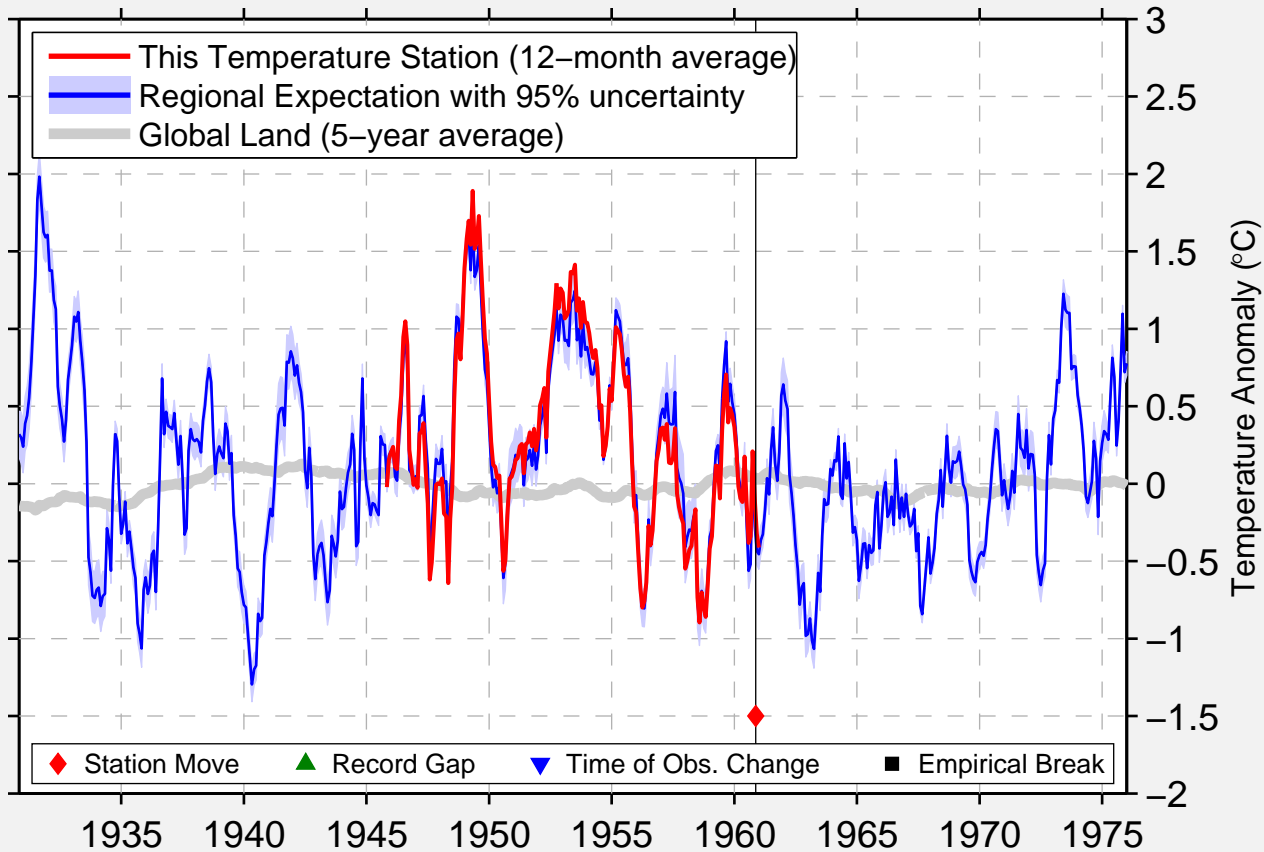

DERBY 2 NW

42.700 N, 79.000 W (United States)

Data Quality Controlled and Aligned at Breakpoints

Berkeley Earth