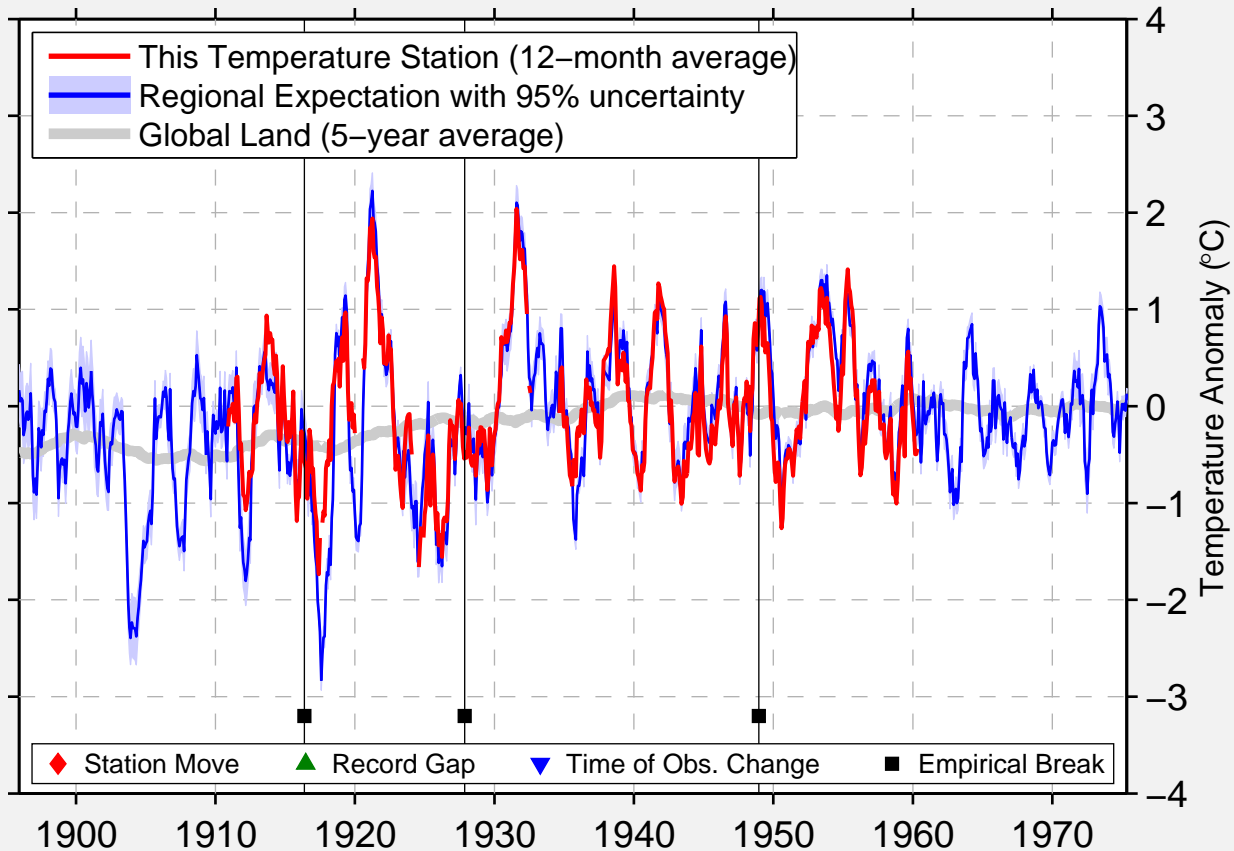

# EAST LANSING EXPERIMENT FARM

42.700 N, 84.467 W (United States)

Data Quality Controlled and Aligned at Breakpoints

Berkeley Earth