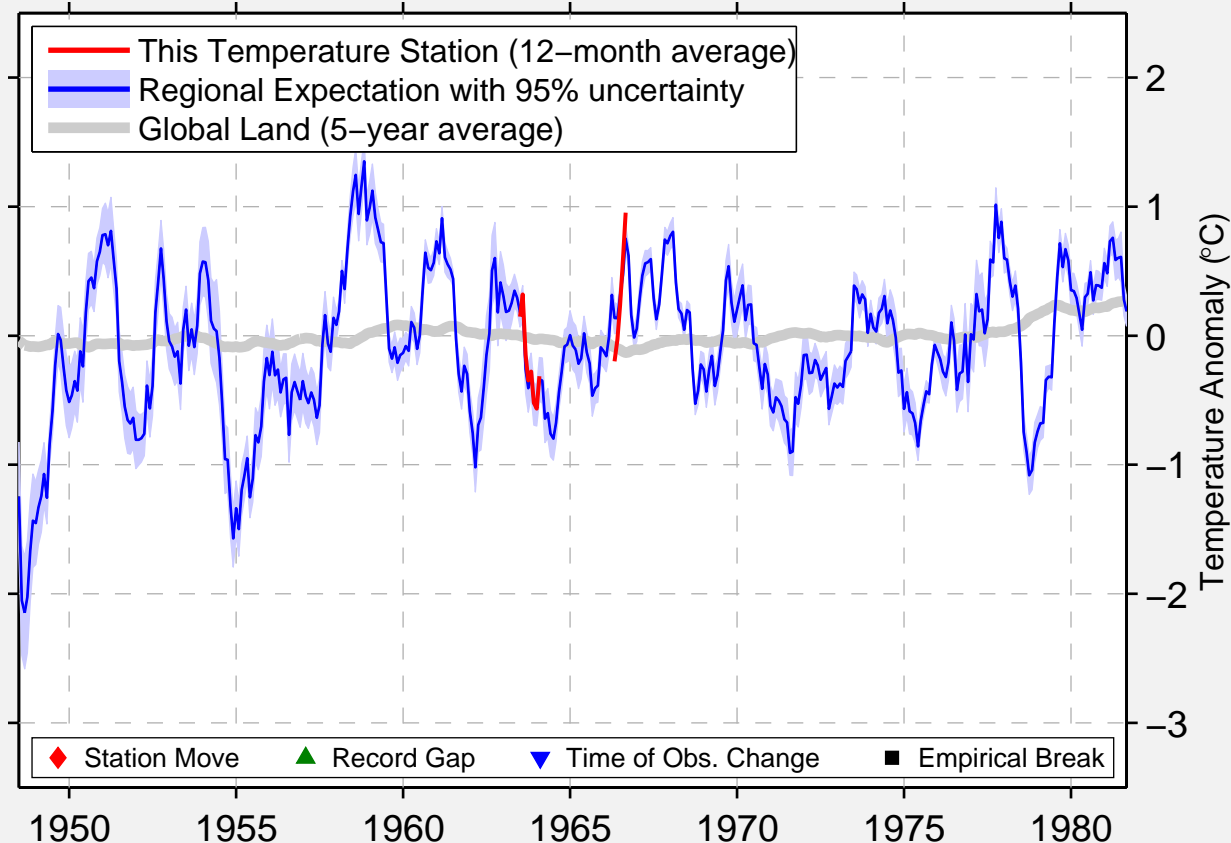

ROCK CREEK RANCH

42.683 N, 119.183 W (United States)

Data Quality Controlled and Aligned at Breakpoints

Berkeley Earth