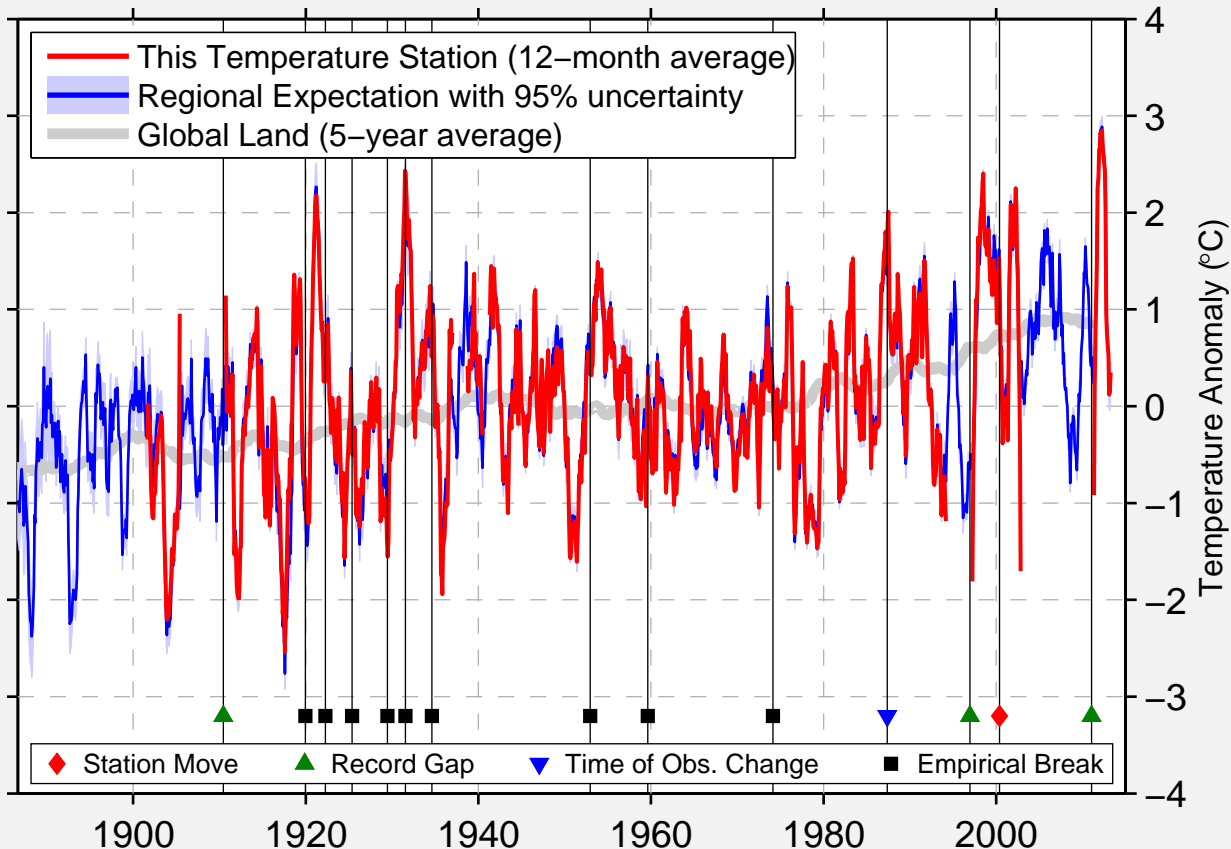

# DARLINGTON

42.679 N, 90.117 W (United States)

Data Quality Controlled and Aligned at Breakpoints

Berkeley Earth