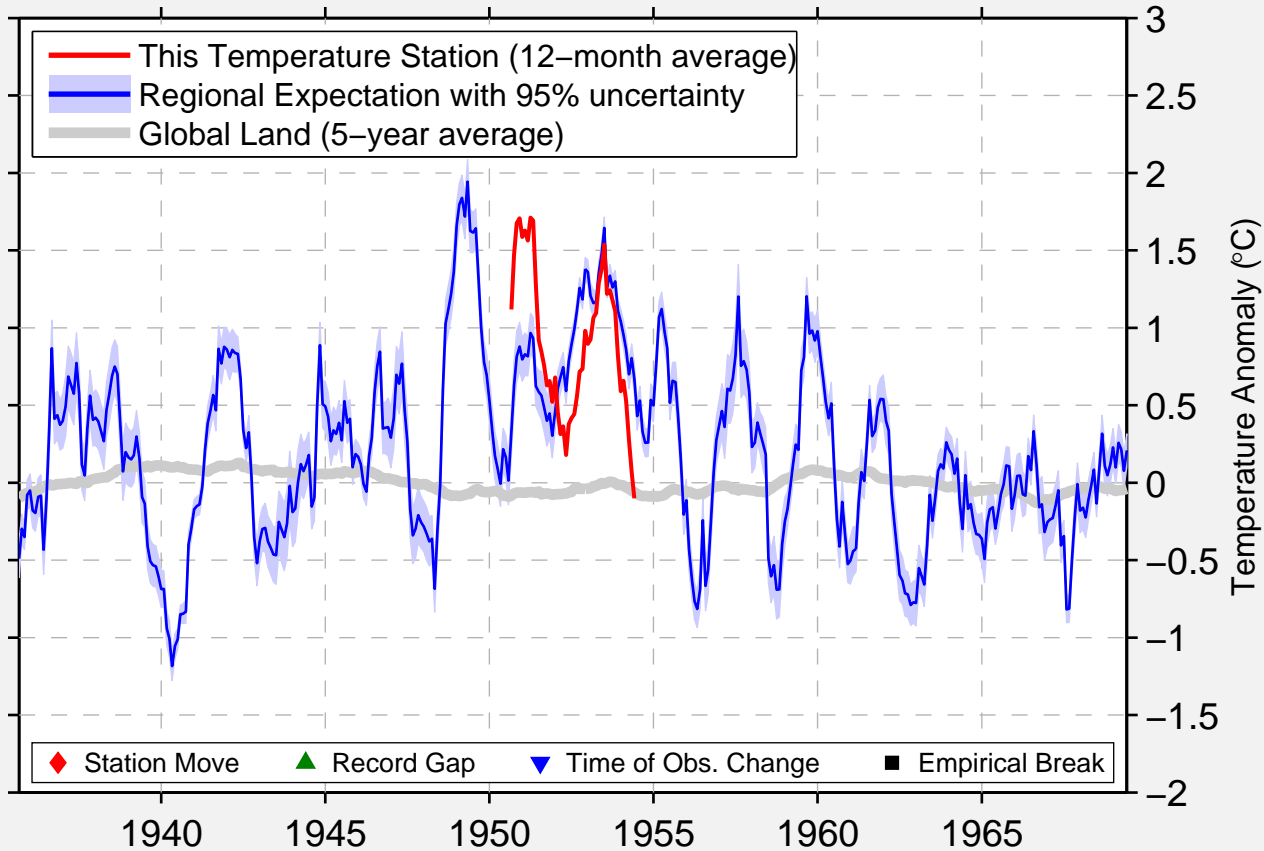

WILLARD BROOK STATE FOREST

42.667 N, 71.800 W (United States)

Data Quality Controlled and Aligned at Breakpoints

Berkeley Earth