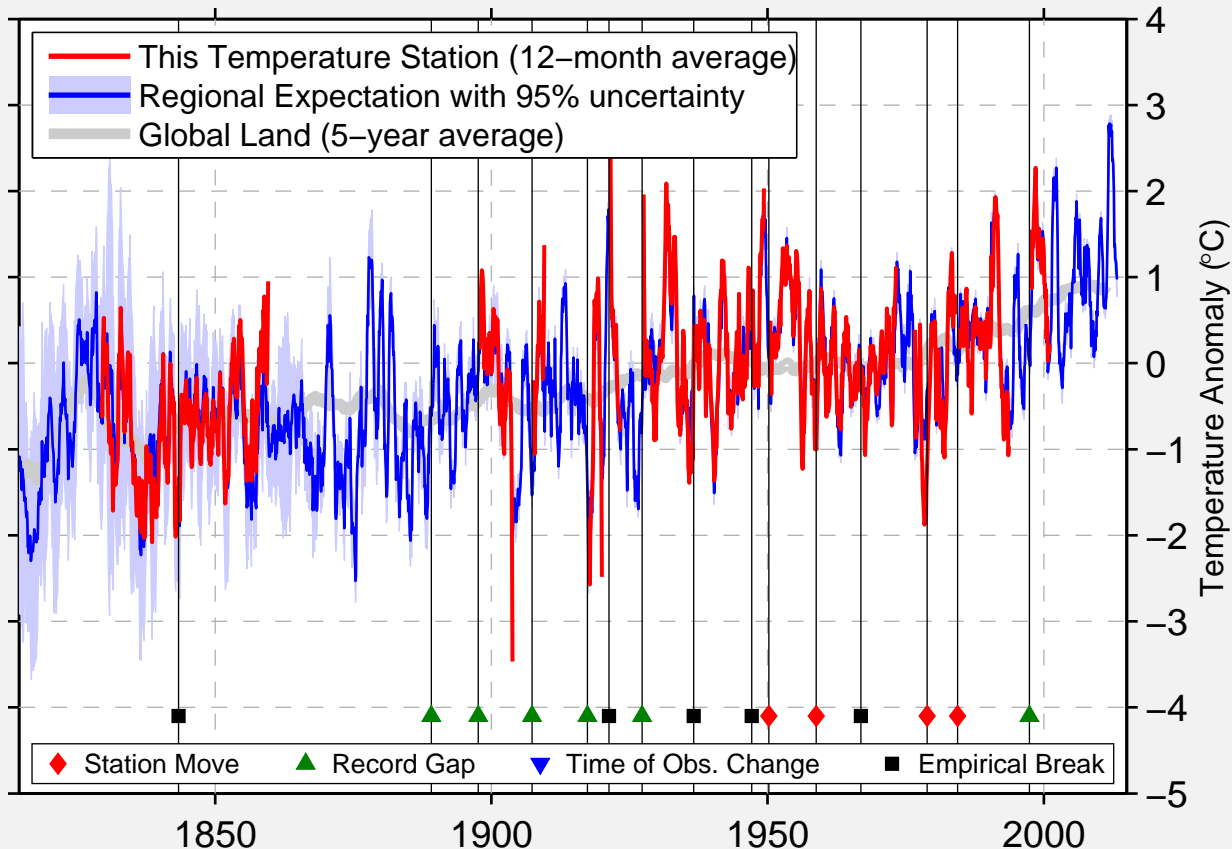

PENN YAN 8 W

42.667 N, 77.113 W (United States)

Data Quality Controlled and Aligned at Breakpoints

Berkeley Earth