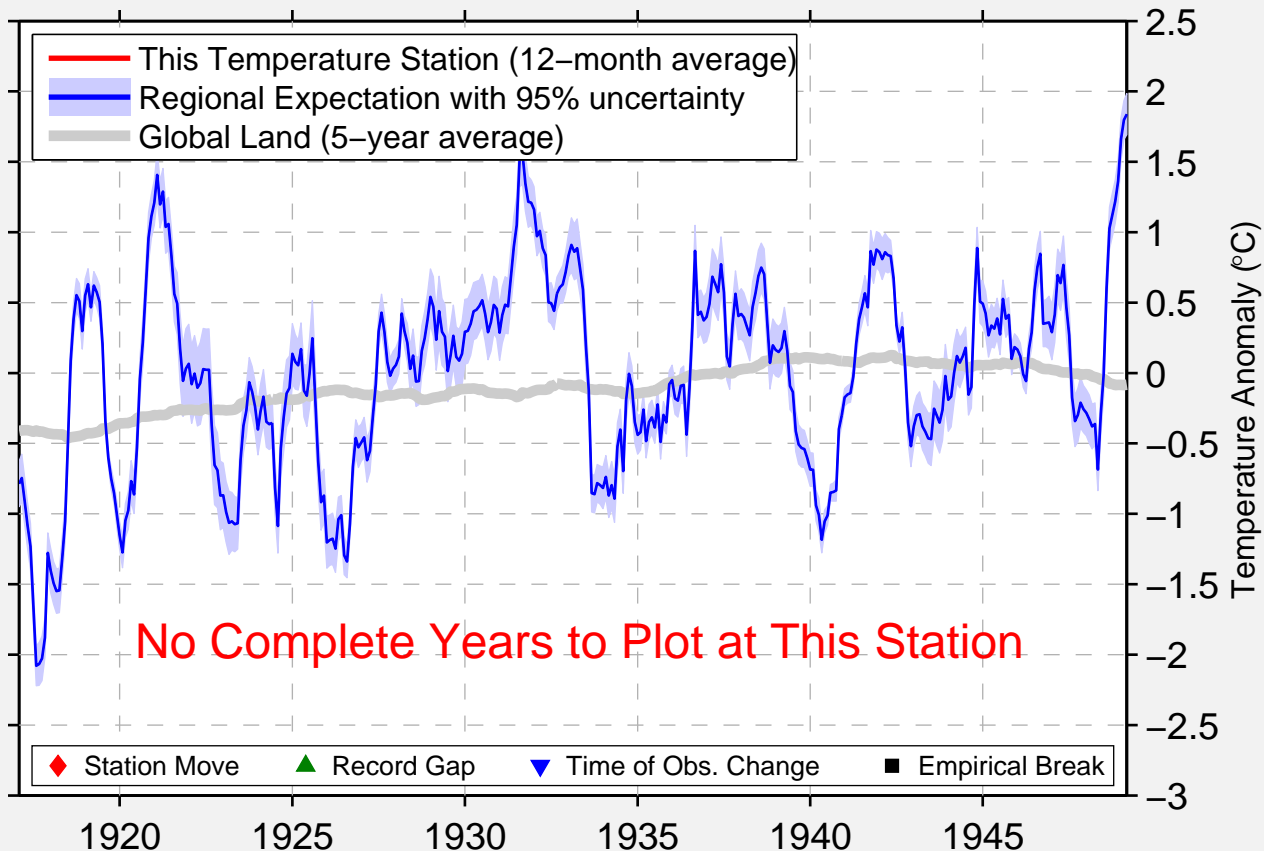

DRURY

42.652 N, 72.998 W (United States)

No Complete Years to Plot at This Station