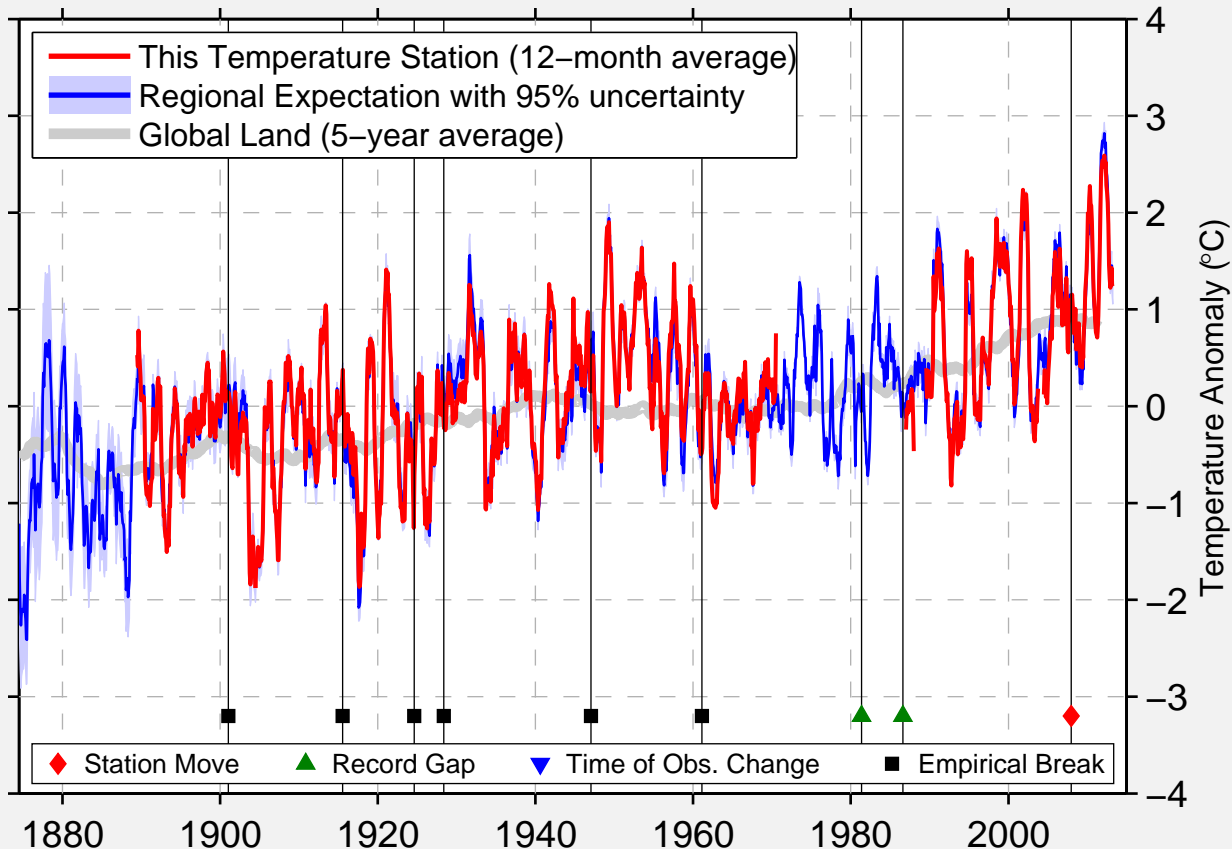

# LOWELL

42.650 N, 71.367 W (United States)

Data Quality Controlled and Aligned at Breakpoints

Berkeley Earth