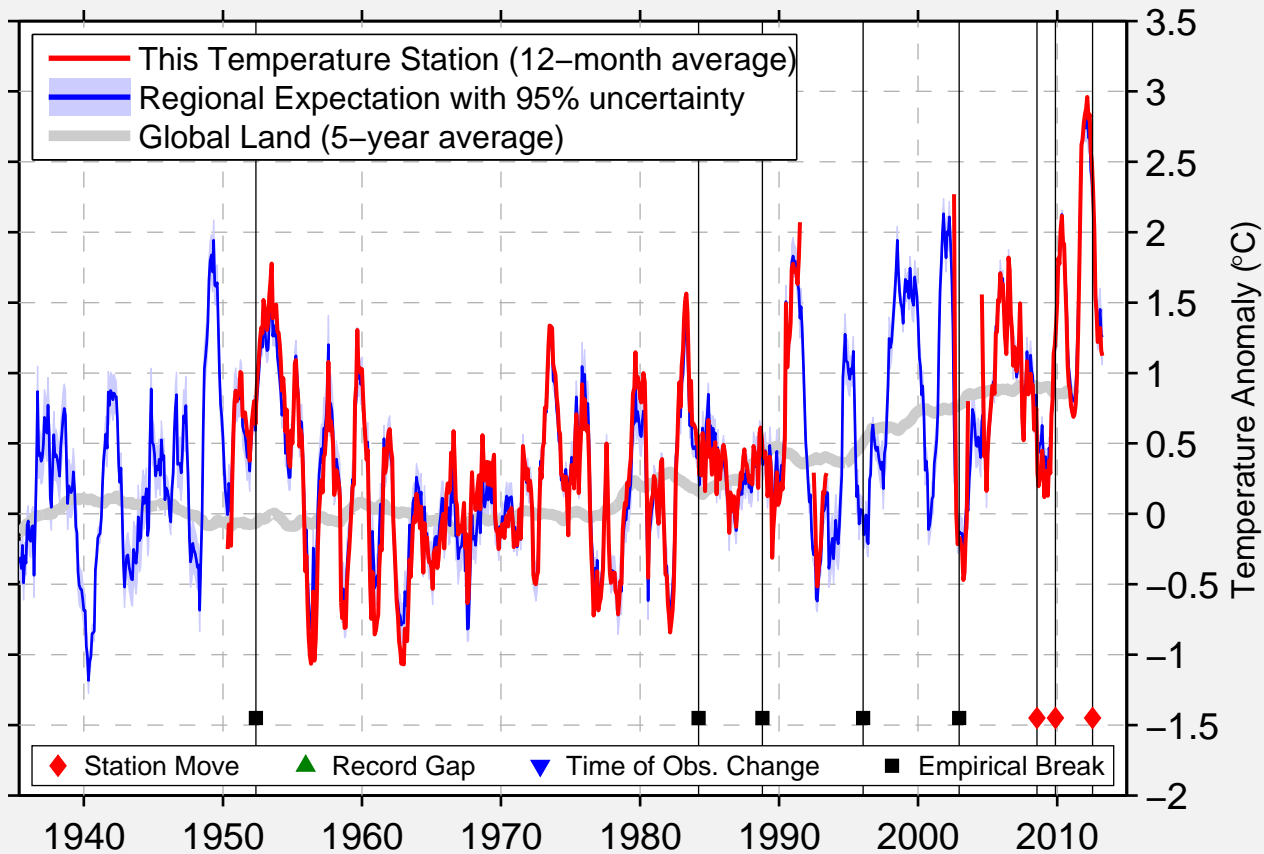

TULLY LAKE

42.639 N, 72.224 W (United States)

Data Quality Controlled and Aligned at Breakpoints

Berkeley Earth