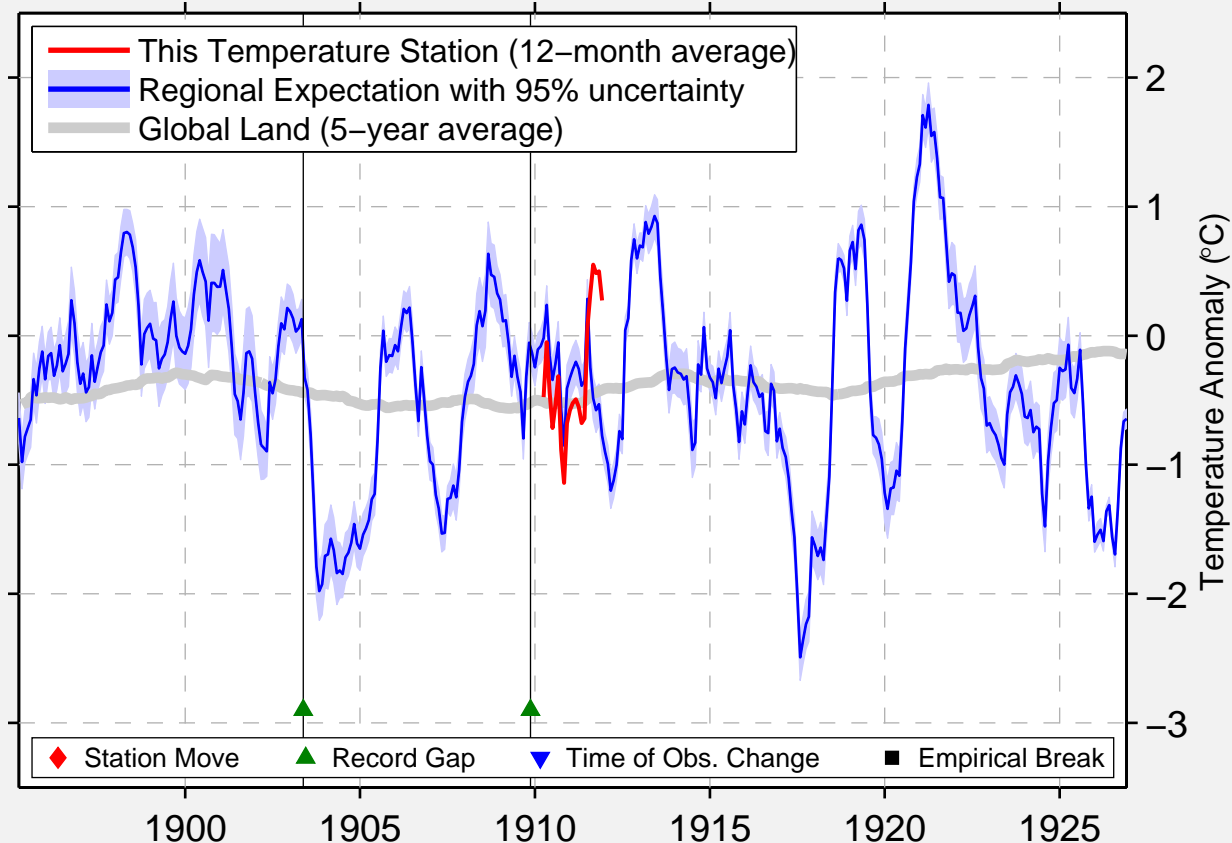

# HOMER

42.633 N, 76.200 W (United States)

Data Quality Controlled and Aligned at Breakpoints

Berkeley Earth