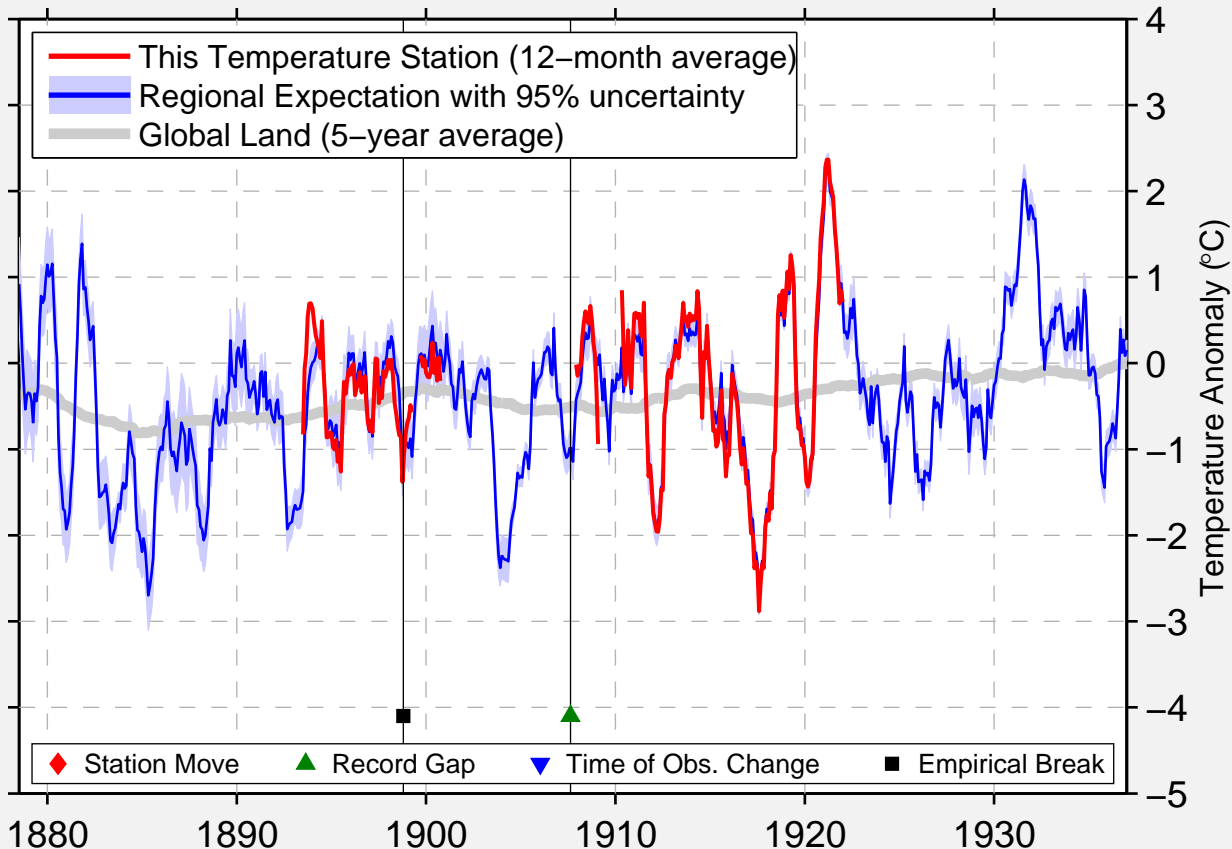

# DELAVAN

42.633 N, 88.317 W (United States)

Data Quality Controlled and Aligned at Breakpoints

Berkeley Earth