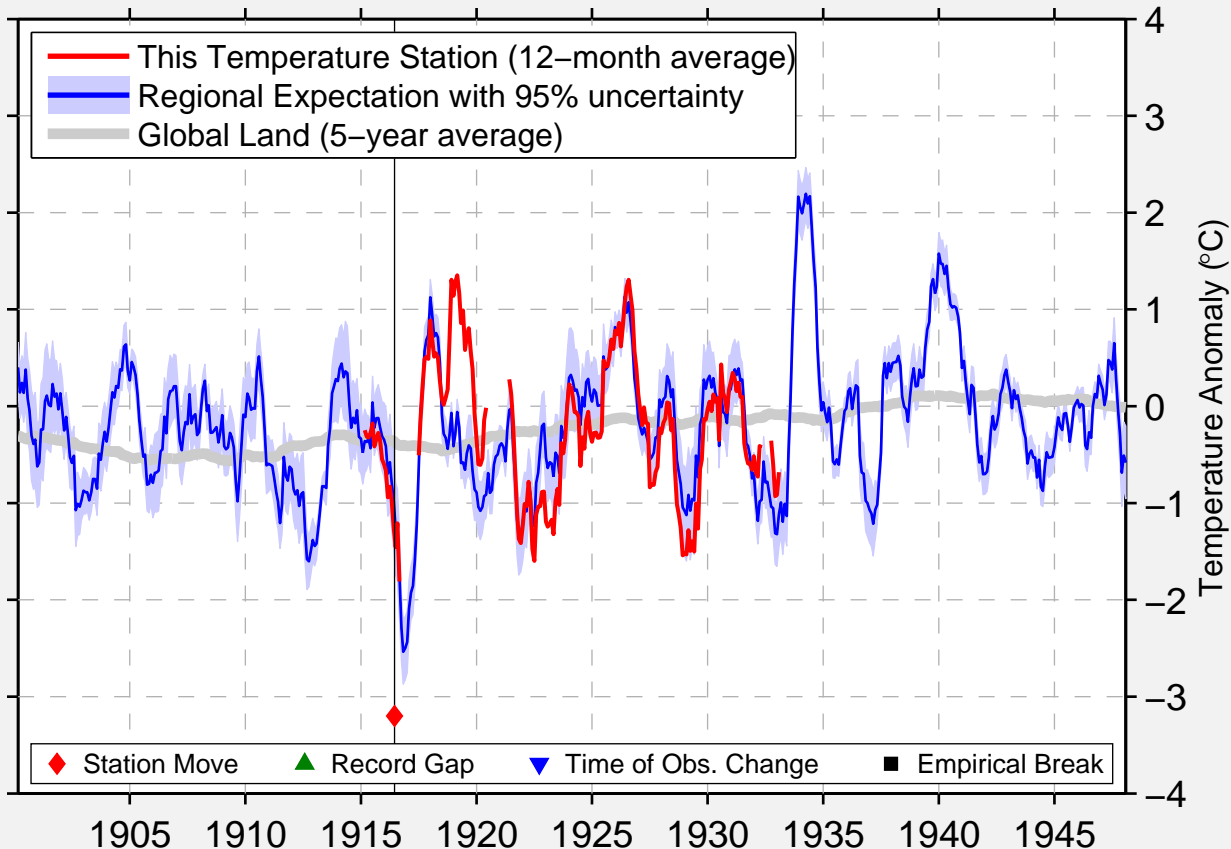

BLITZEN

42.633 N, 119.067 W (United States)

Data Quality Controlled and Aligned at Breakpoints

Berkeley Earth