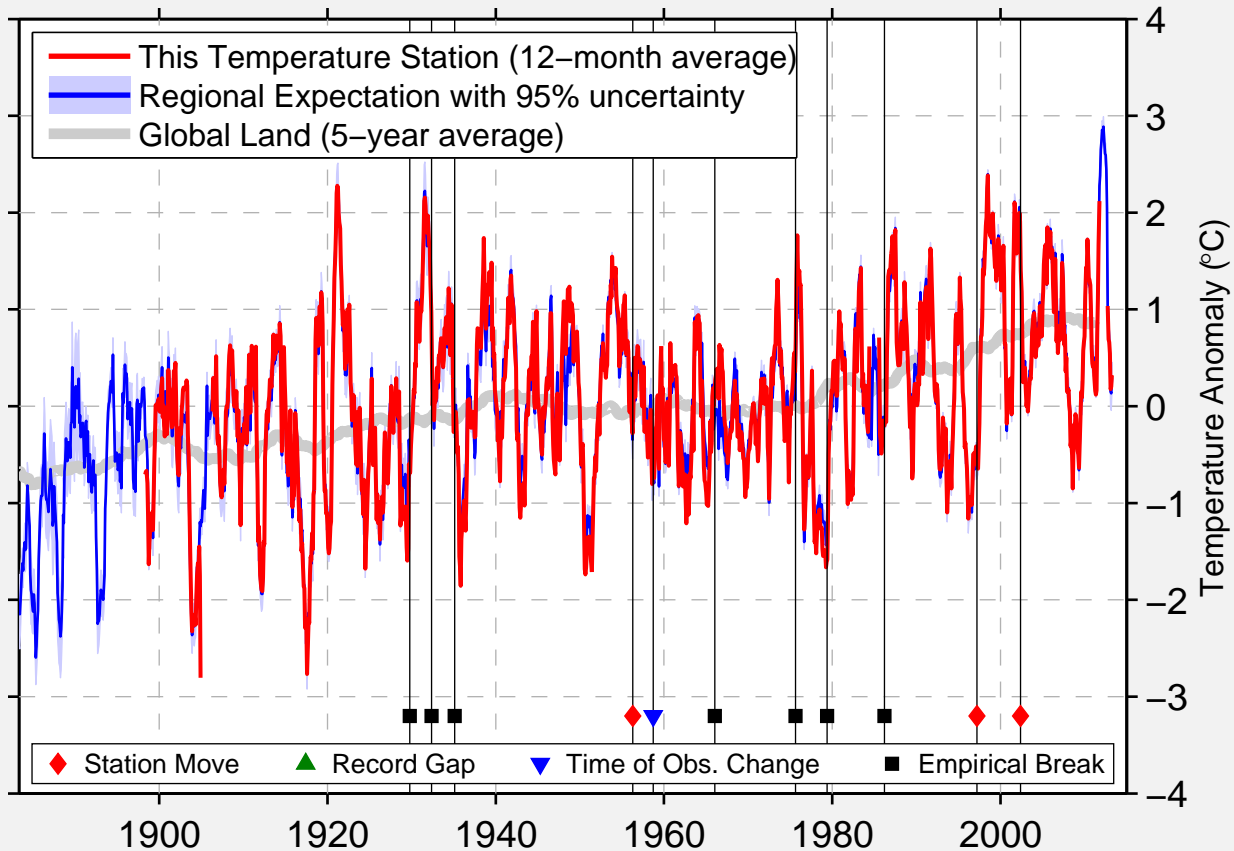

BRODHEAD

42.619 N, 89.381 W (United States)

Data Quality Controlled and Aligned at Breakpoints

Berkeley Earth