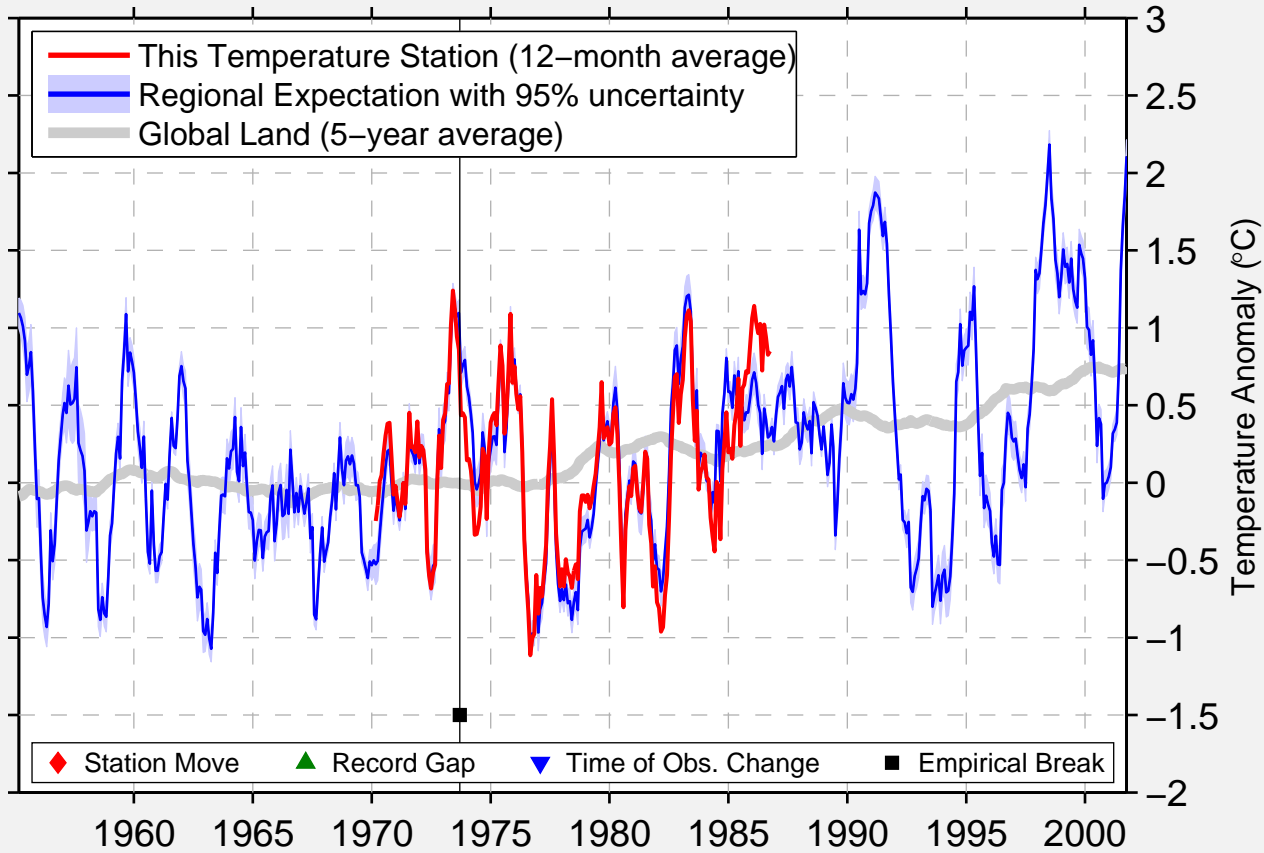

NAPLES

42.617 N, 77.400 W (United States)

Data Quality Controlled and Aligned at Breakpoints

Berkeley Earth