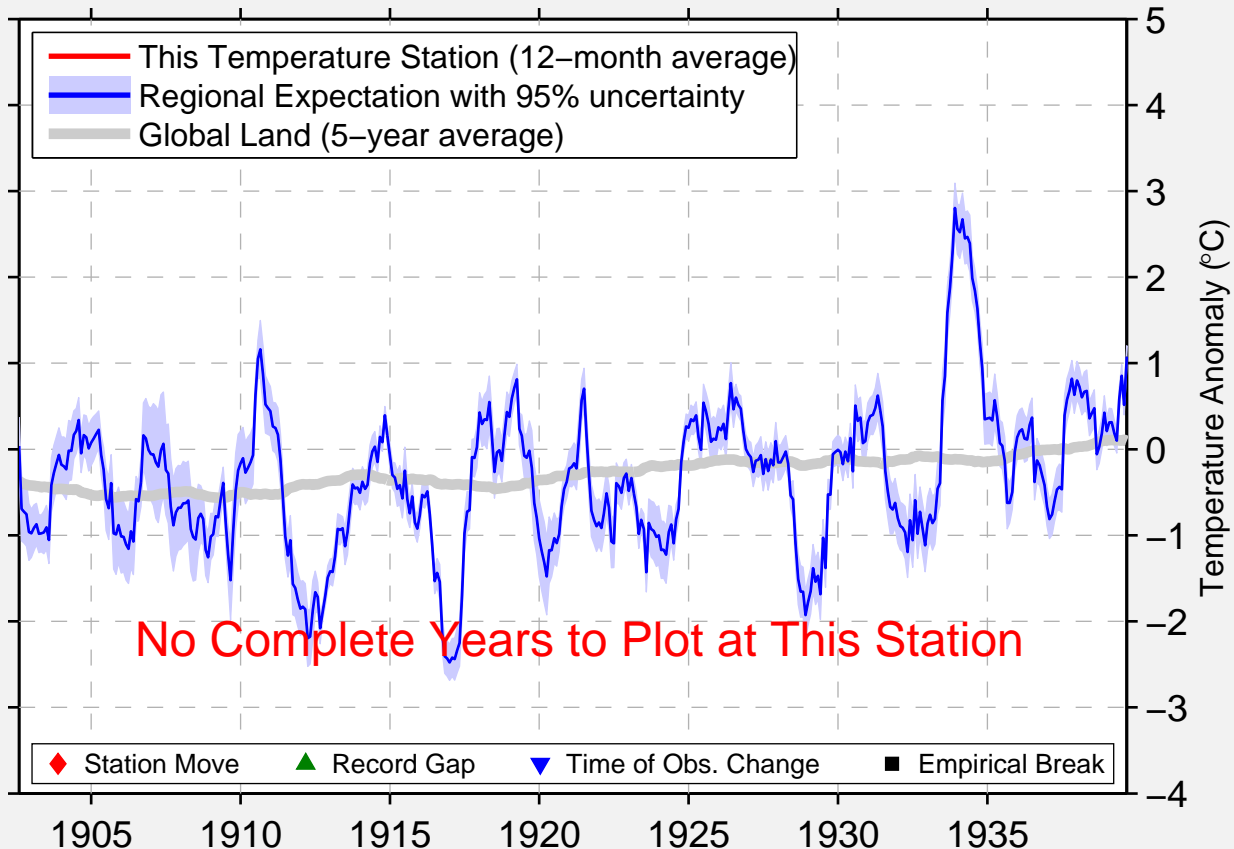

DUTCH JOE

42.617 N, 109.250 W (United States)

No Complete Years to Plot at This Station

◆ Station Move ▲ Record Gap ▼ Time of Obs. Change ■ Empirical Break