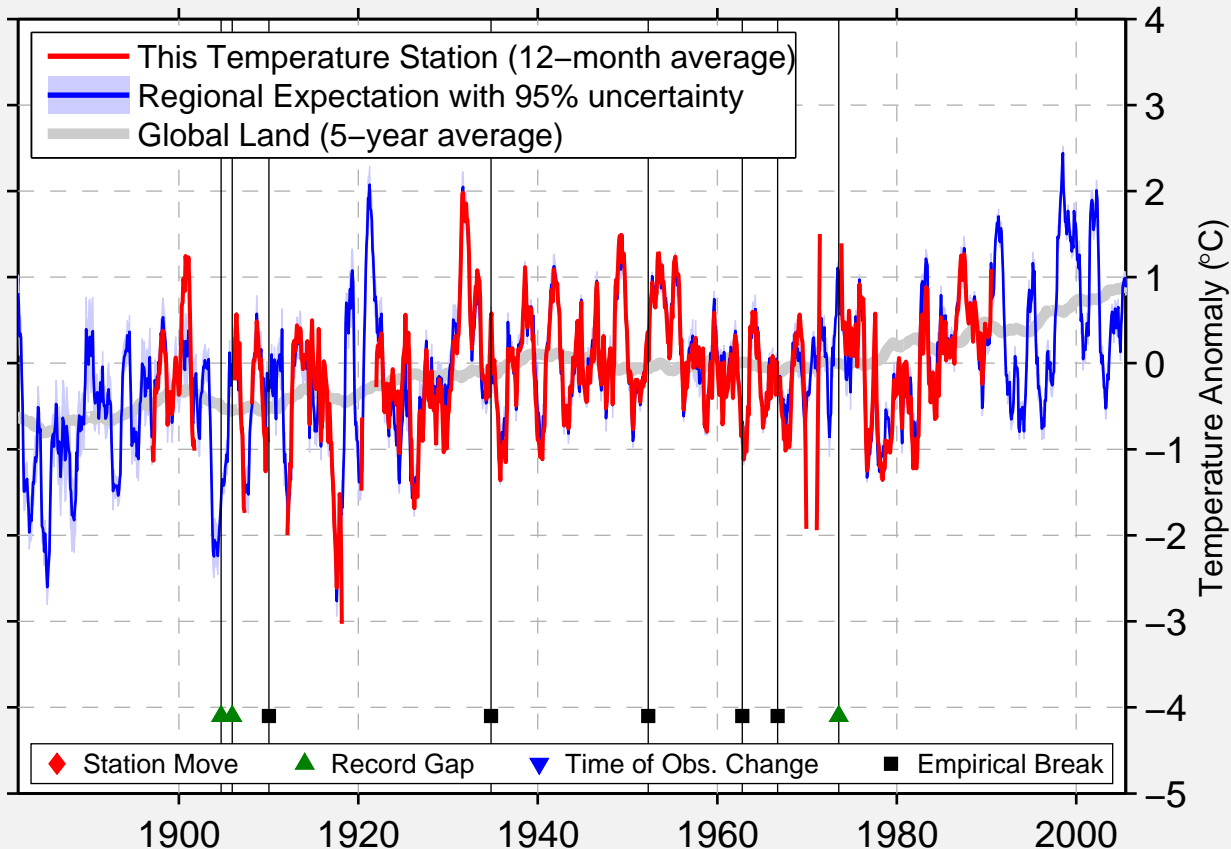

# MOUNT-CLEMENS-ANG-BA

42.600 N, 82.800 W (United States)

Data Quality Controlled and Aligned at Breakpoints

Berkeley Earth