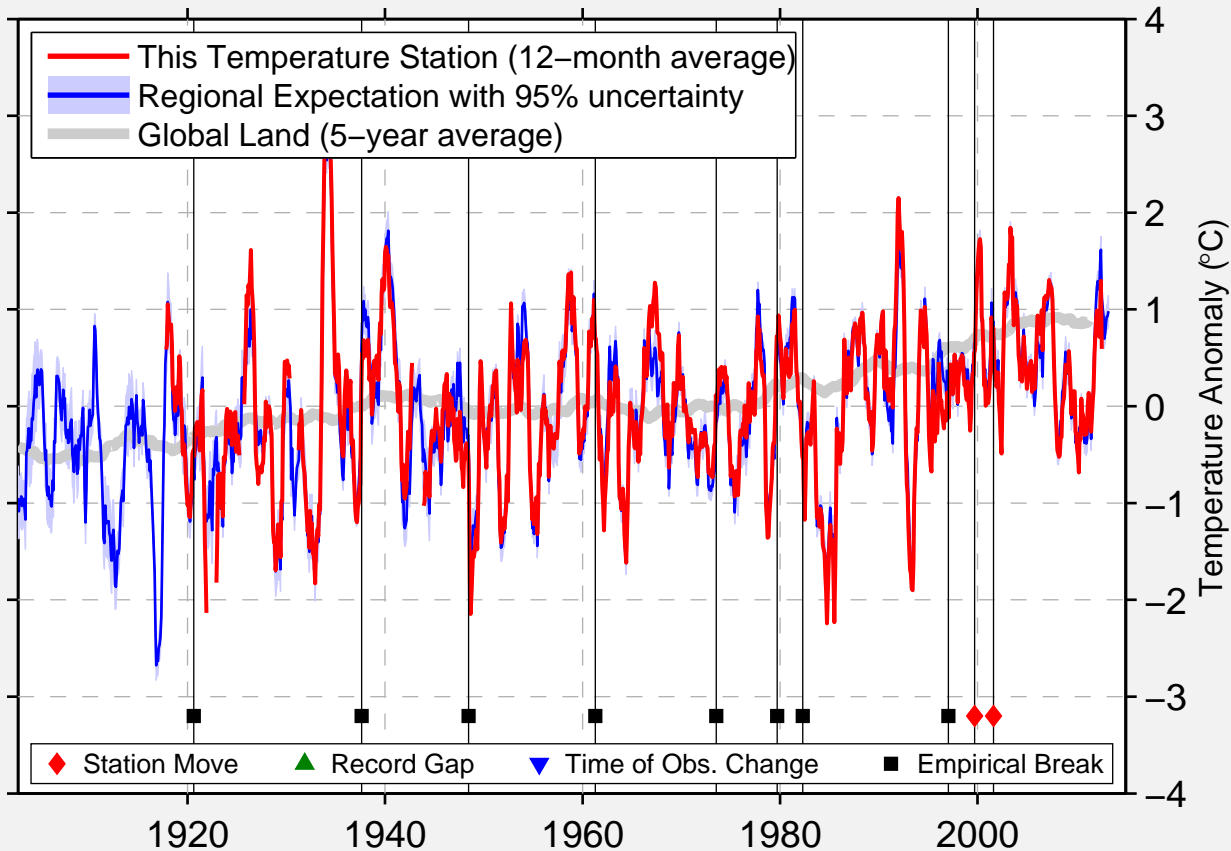

HAZELTON

42.599 N, 114.131 W (United States)

Data Quality Controlled and Aligned at Breakpoints

Berkeley Earth