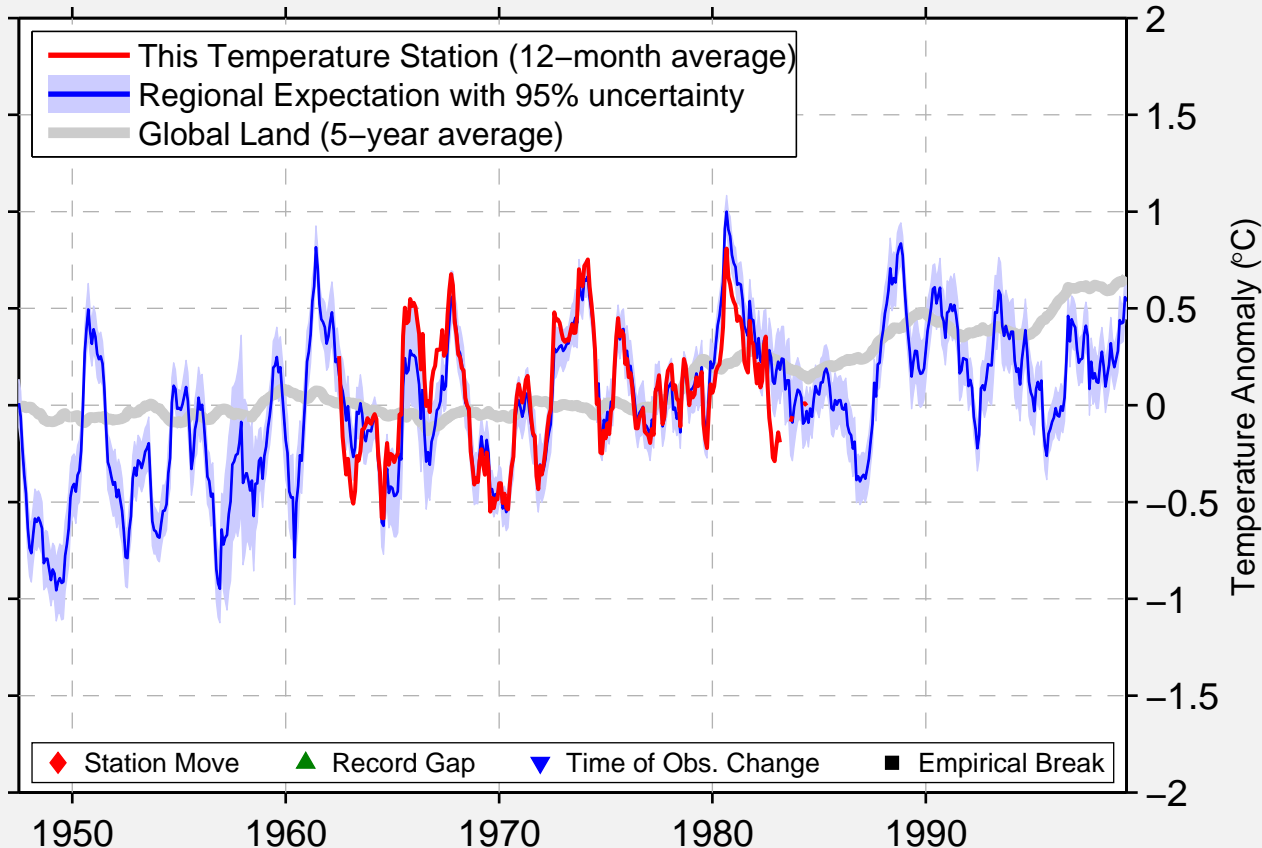

# PARNDANA EAST RESEARCH STATION

35.800 S, 137.333 E (Australia)

Data Quality Controlled and Aligned at Breakpoints

Berkeley Earth