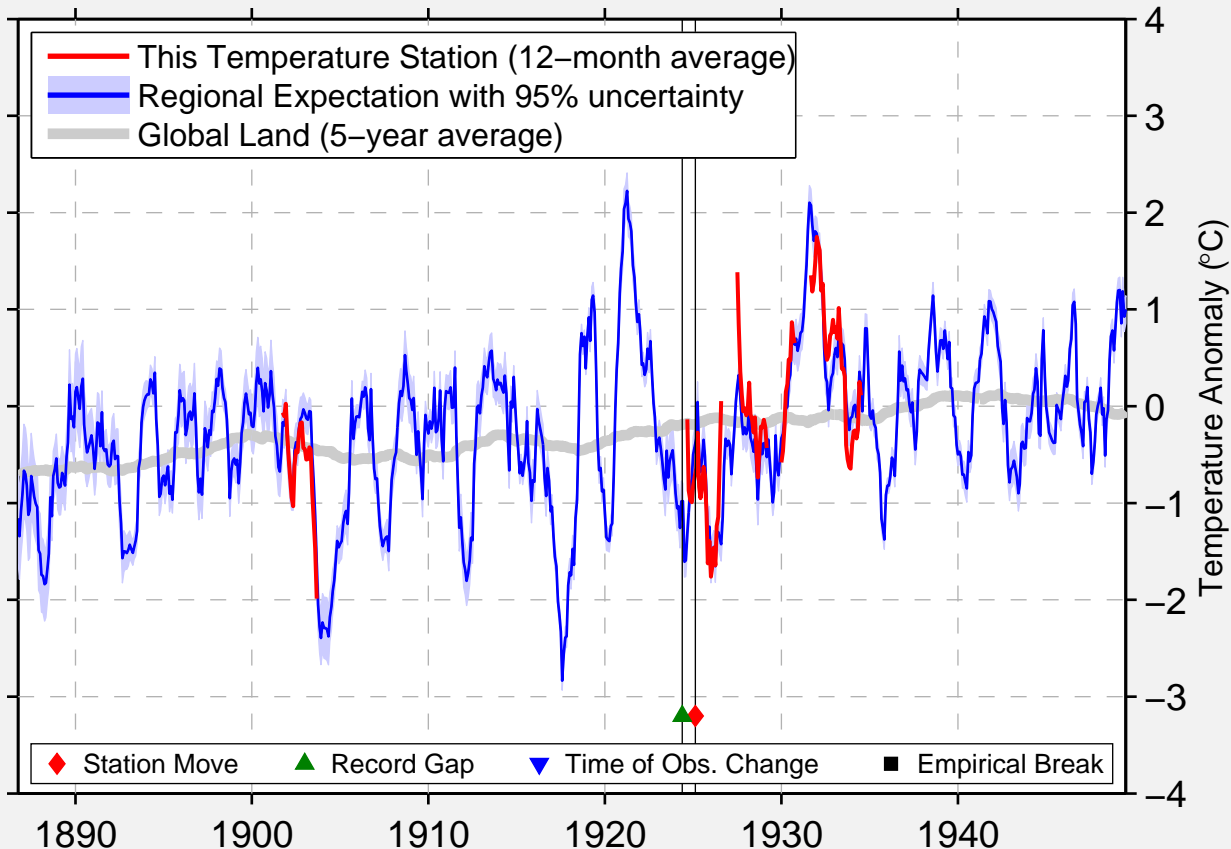

# FENVILLE 3 W

42.597 N, 86.136 W (United States)

Data Quality Controlled and Aligned at Breakpoints

Berkeley Earth