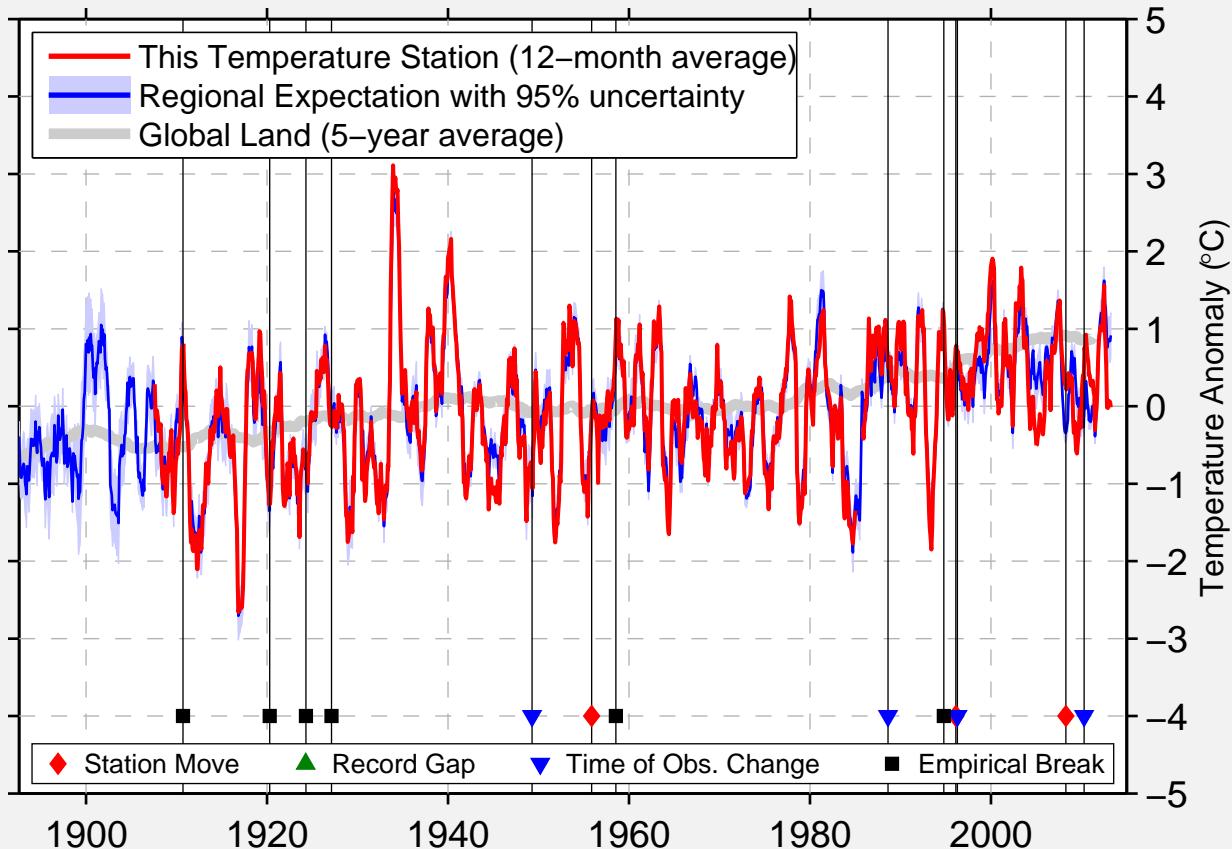

# GRACE

42.581 N, 111.740 W (United States)

Data Quality Controlled and Aligned at Breakpoints

Berkeley Earth