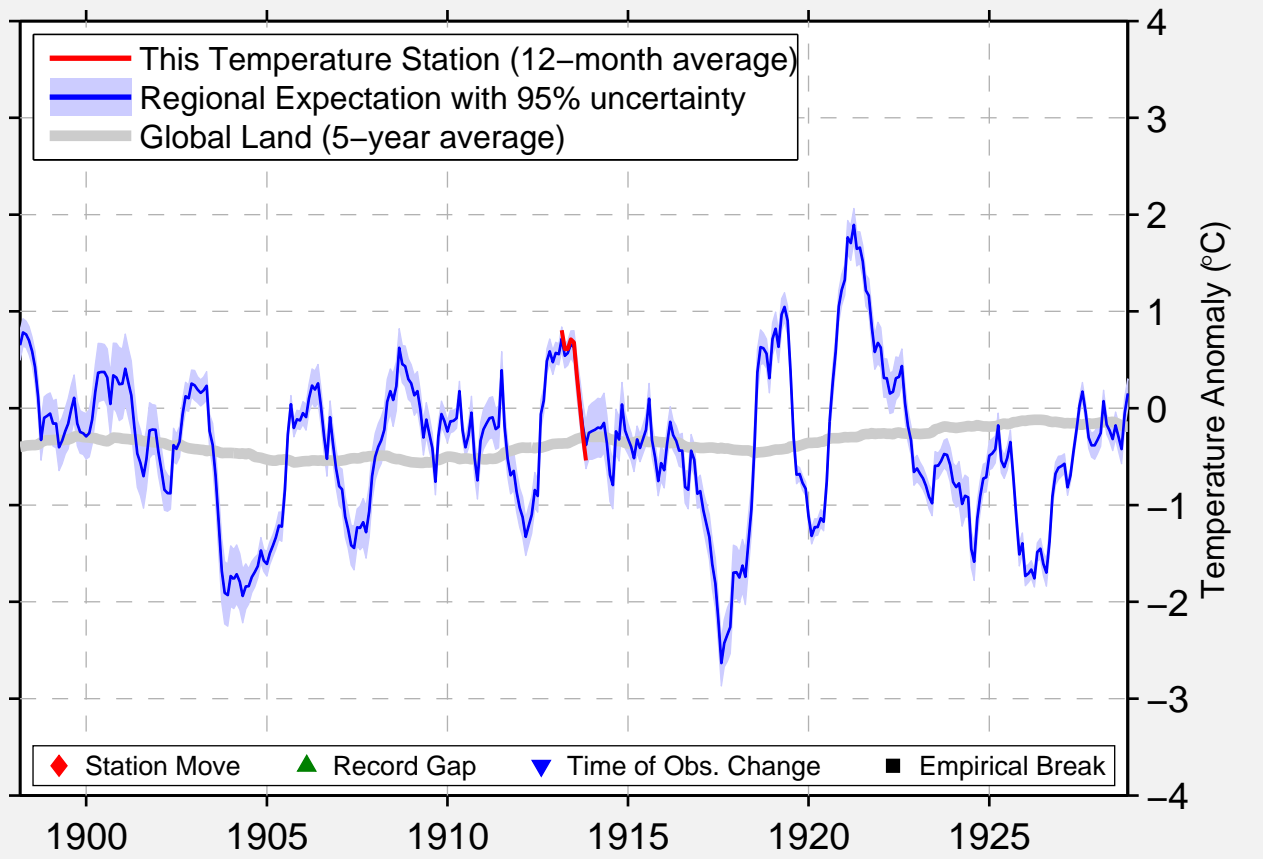

CHESTNUT LAWN

42.583 N, 78.017 W (United States)

◆ Station Move ▲ Record Gap ▼ Time of Obs. Change ■ Empirical Break