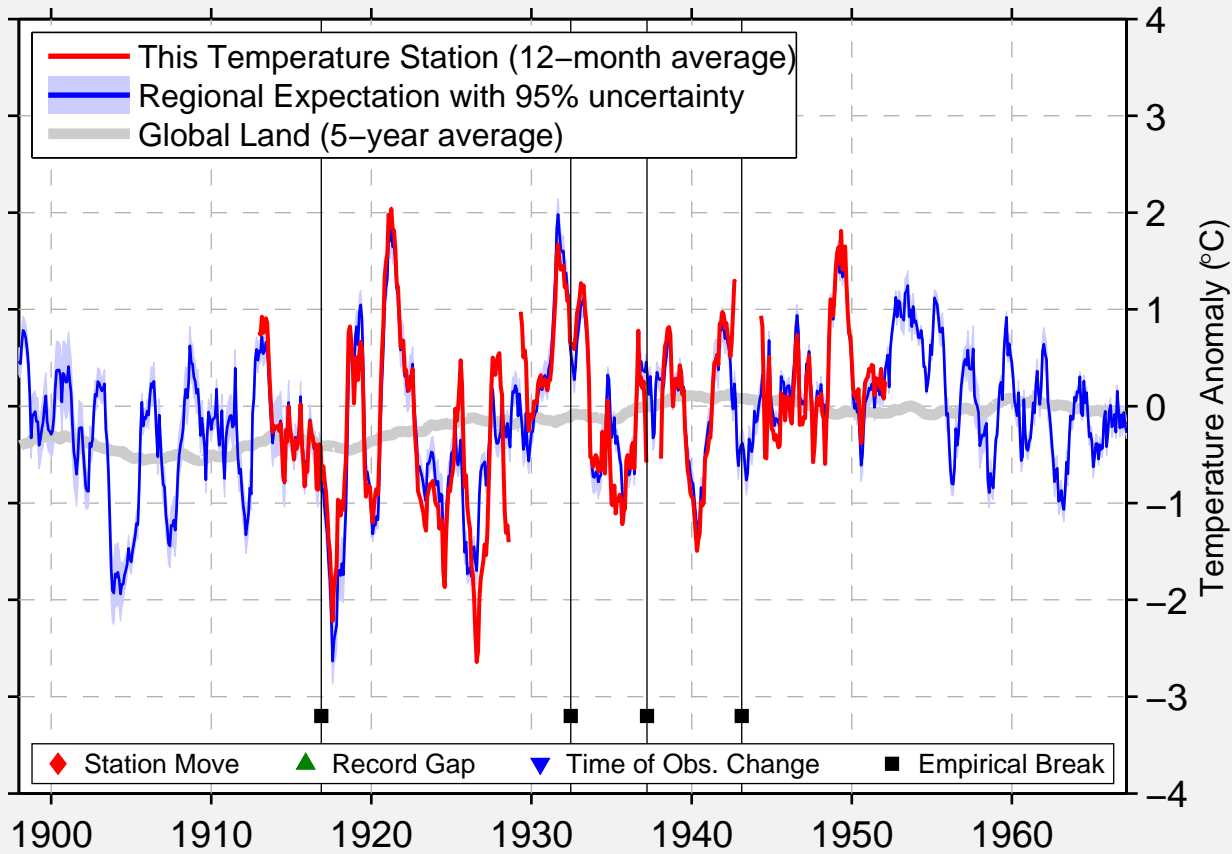

LETCHWORTH PARK

42.583 N, 78.033 W (United States)

Data Quality Controlled and Aligned at Breakpoints

Berkeley Earth