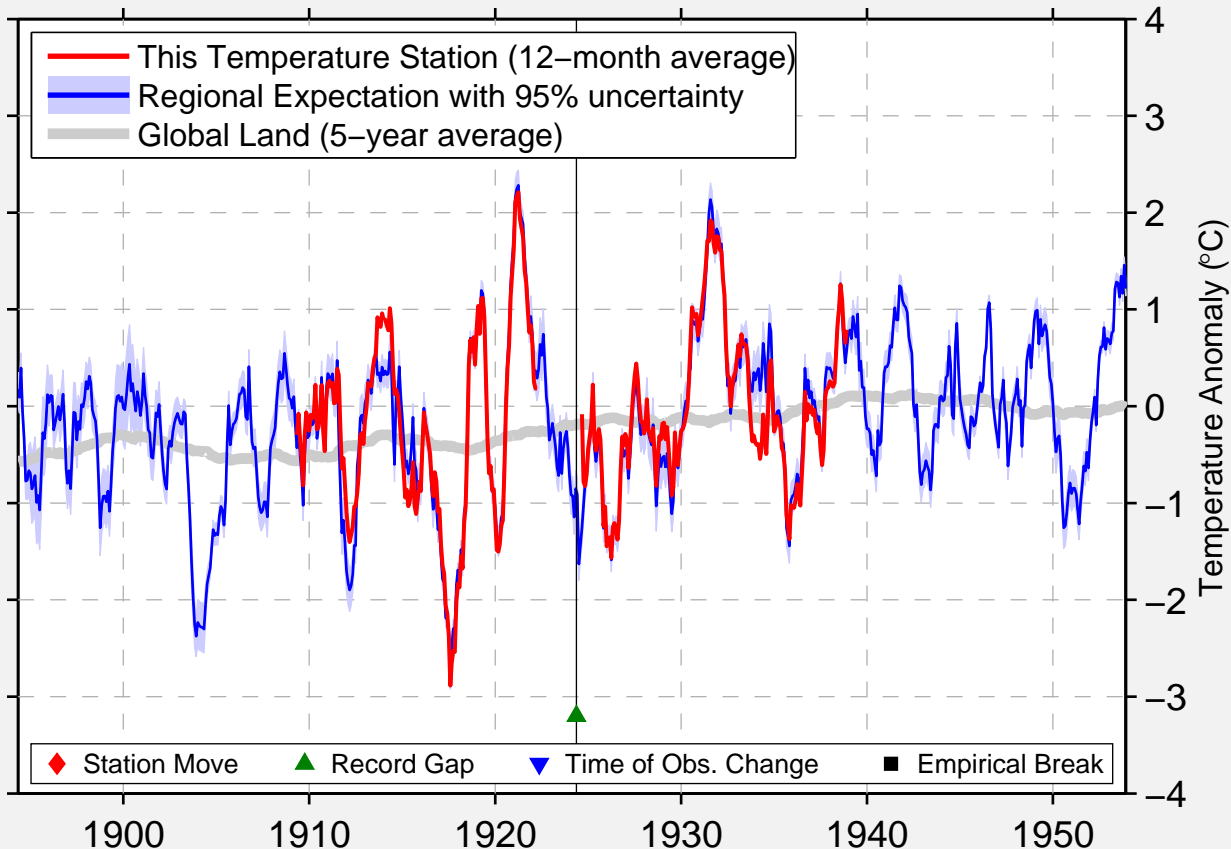

GANGES

42.583 N, 86.200 W (United States)

Data Quality Controlled and Aligned at Breakpoints

Berkeley Earth