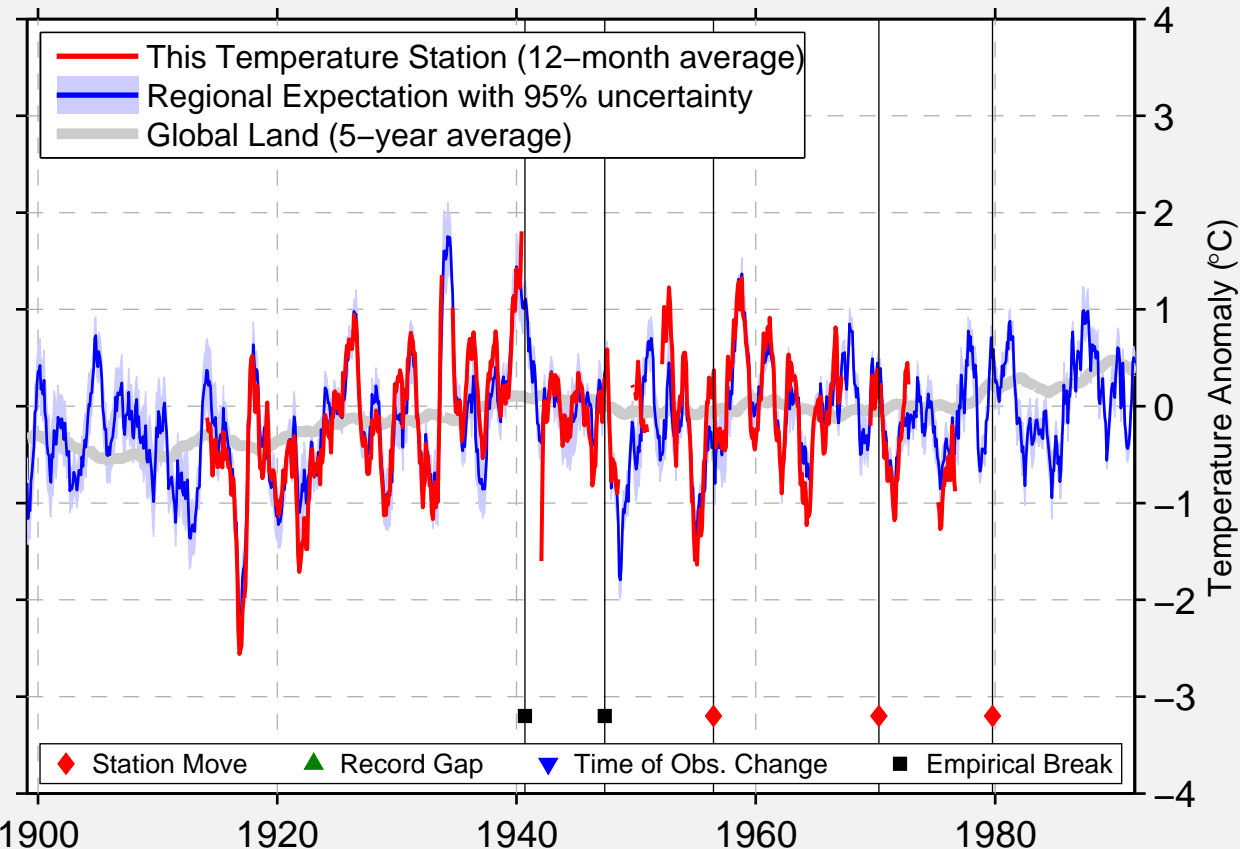

# CHILOQUIN 1 E

42.583 N, 121.867 W (United States)

Data Quality Controlled and Aligned at Breakpoints

Berkeley Earth