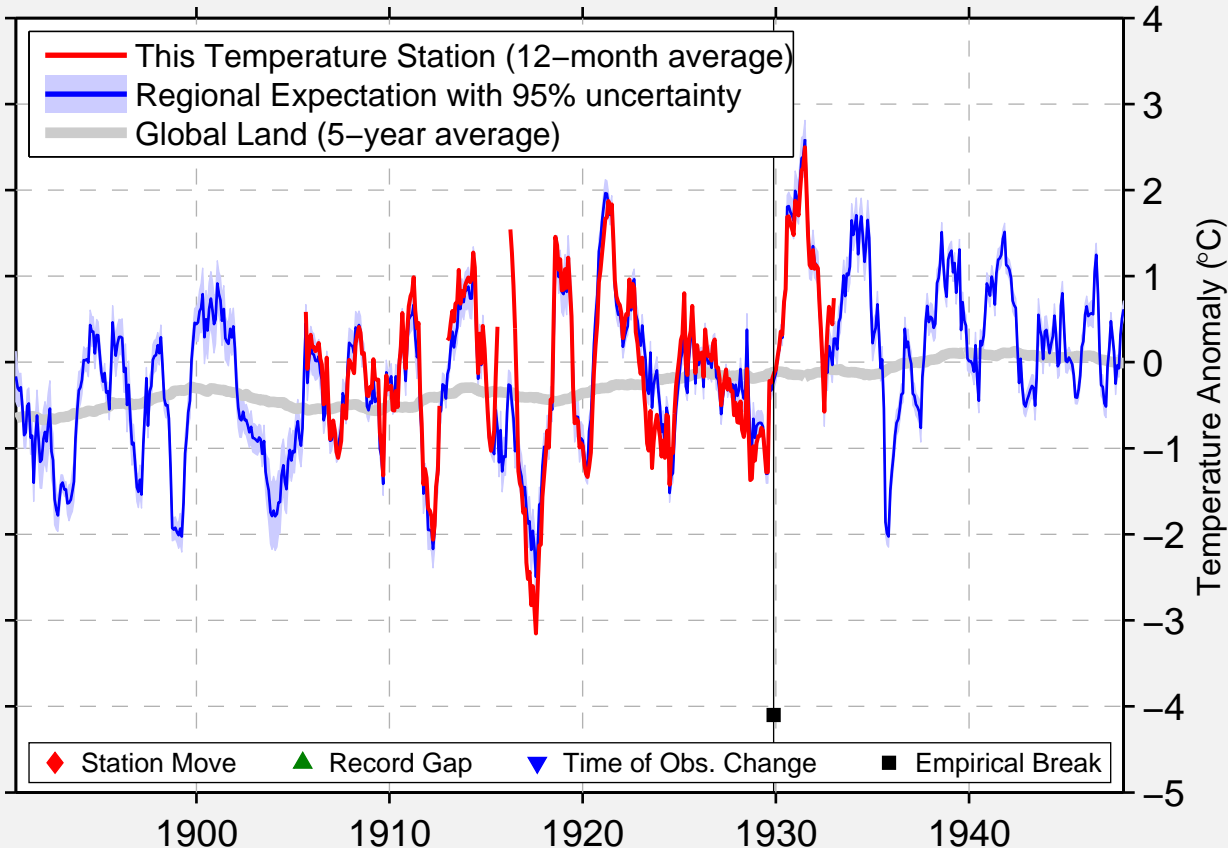

# WASHTA

42.575 N, 95.715 W (United States)

Data Quality Controlled and Aligned at Breakpoints

Berkeley Earth