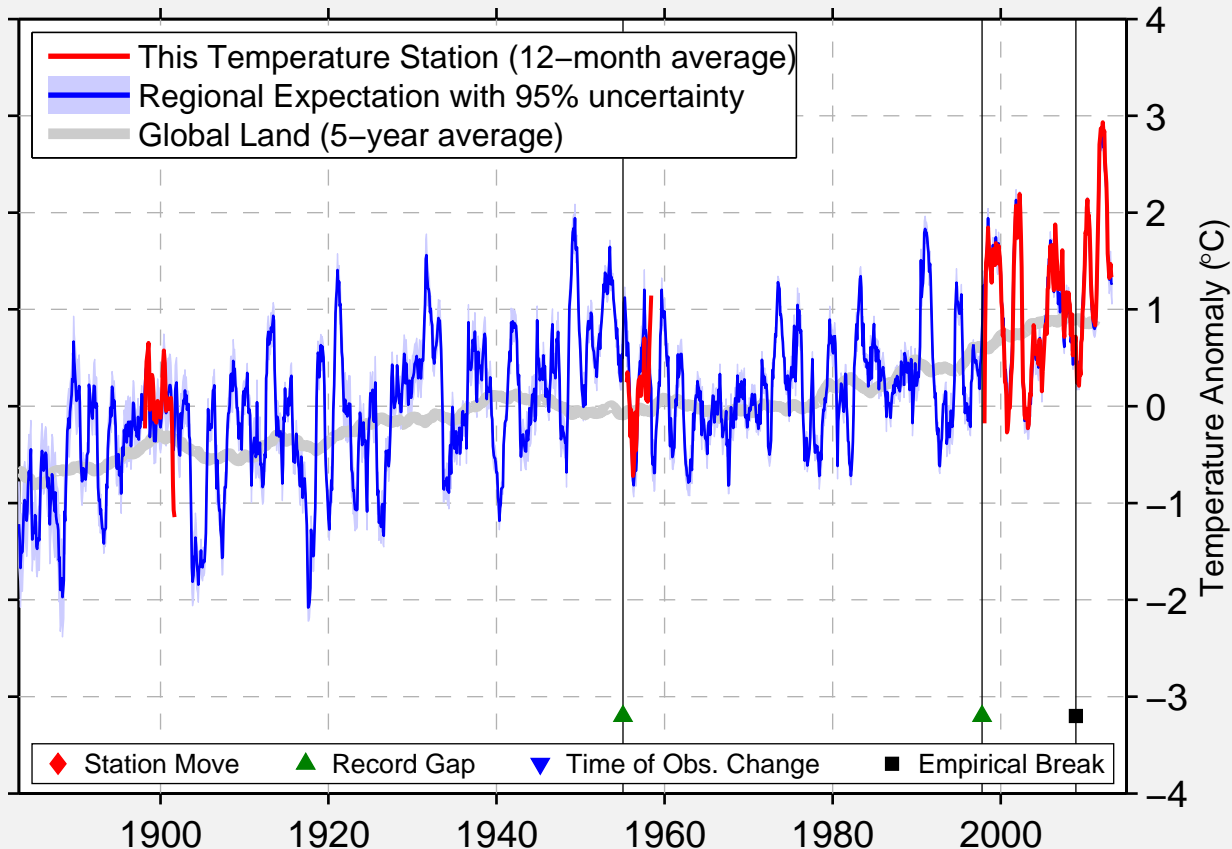

FITCHBURG MUNICIPAL AP

42.559 N, 71.778 W (United States)

Data Quality Controlled and Aligned at Breakpoints

Berkeley Earth