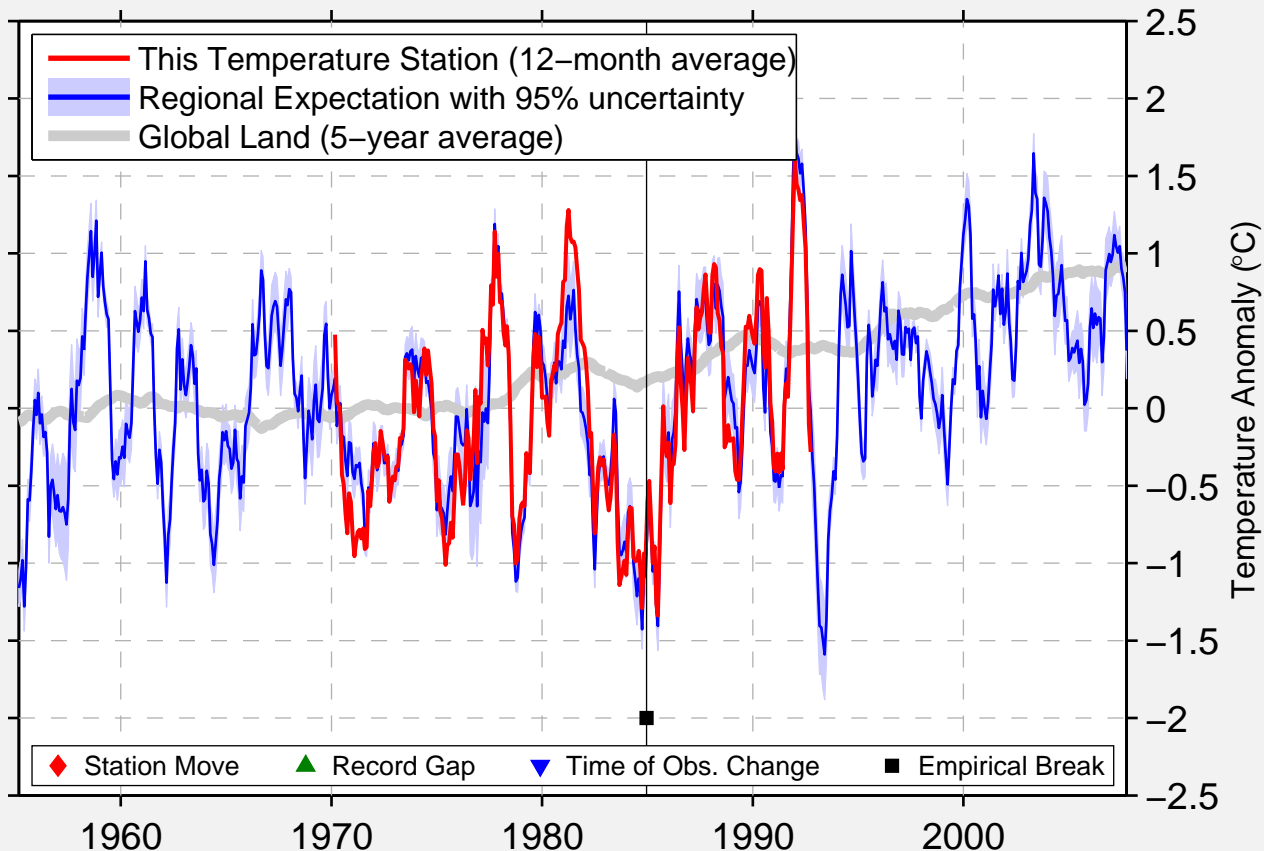

ANDREWS WESTON MINE

42.550 N, 118.550 W (United States)

Data Quality Controlled and Aligned at Breakpoints

Berkeley Earth