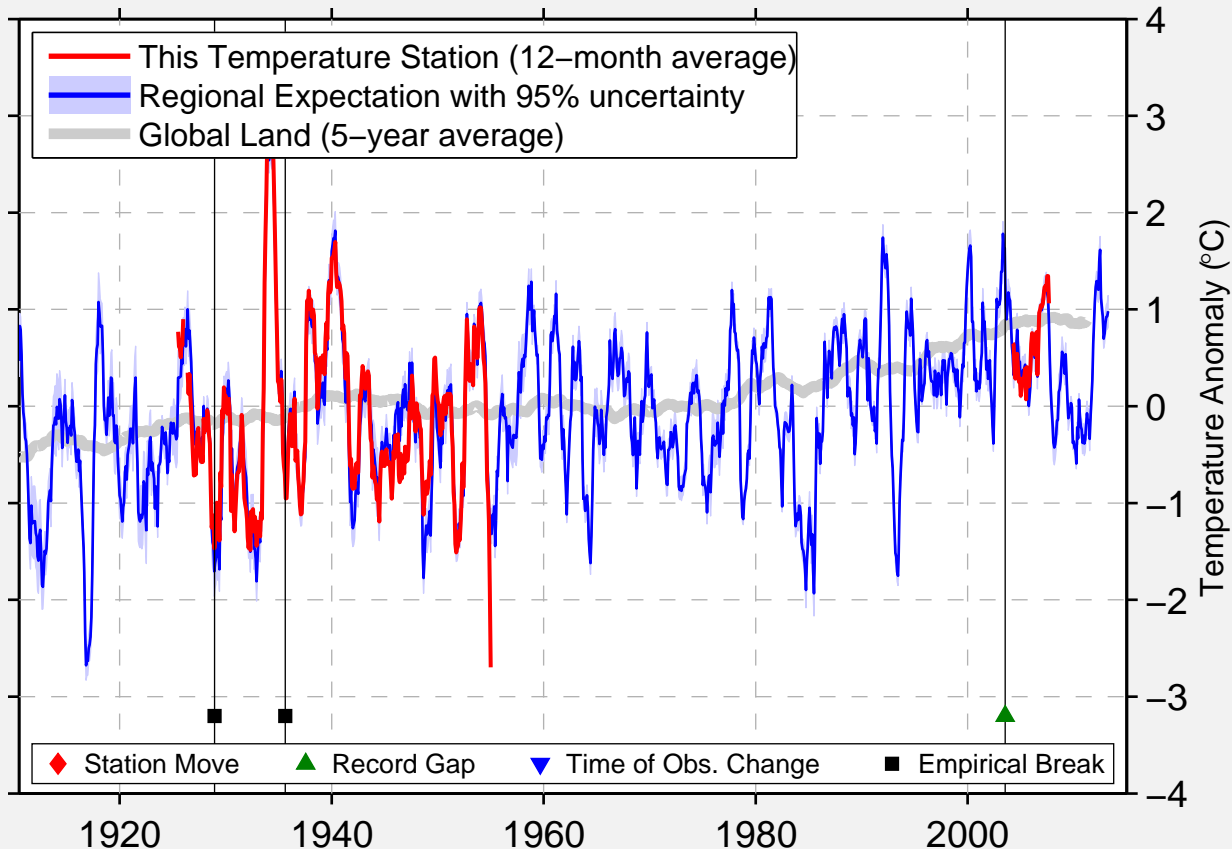

BURLEY FACTORY

42.539 N, 113.800 W (United States)

Data Quality Controlled and Aligned at Breakpoints

Berkeley Earth