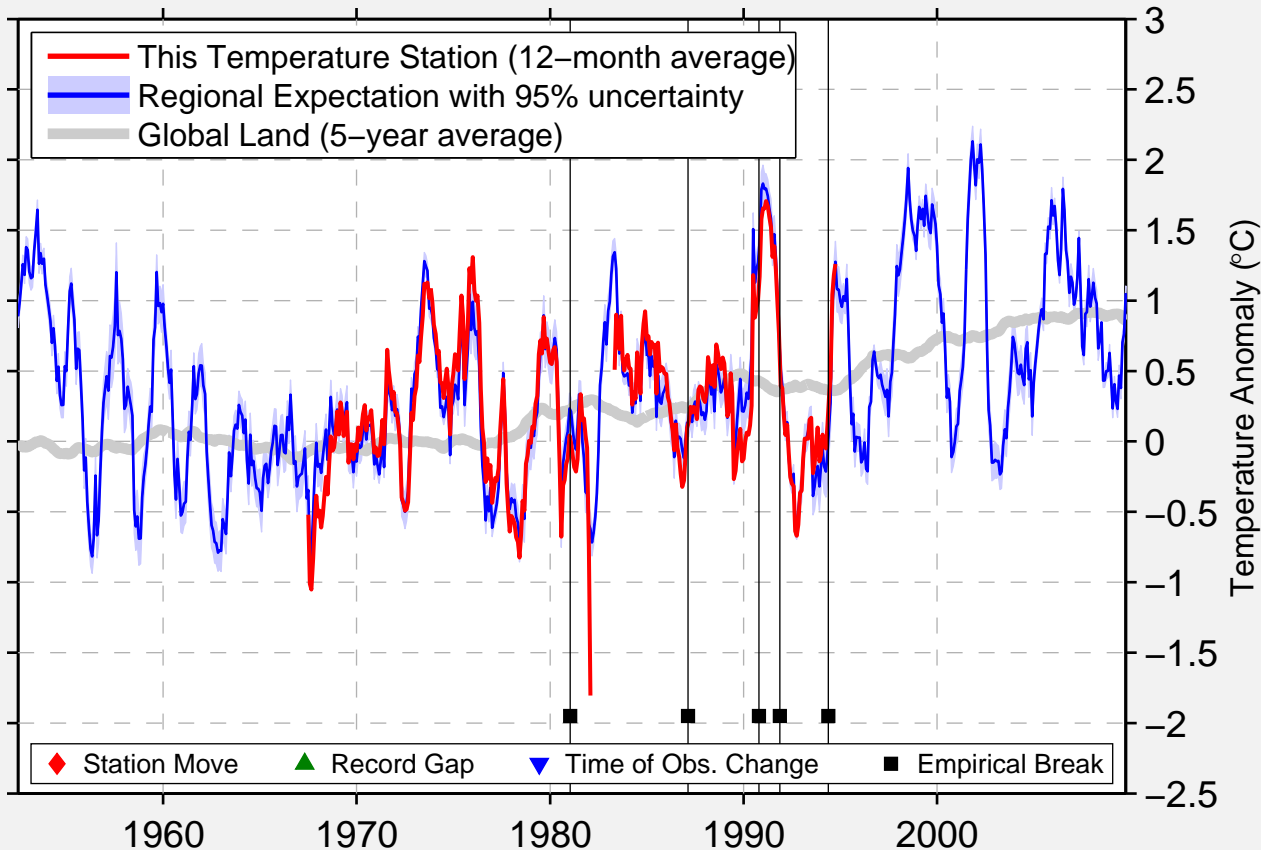

PEABODY

42.533 N, 70.983 W (United States)

Data Quality Controlled and Aligned at Breakpoints

Berkeley Earth