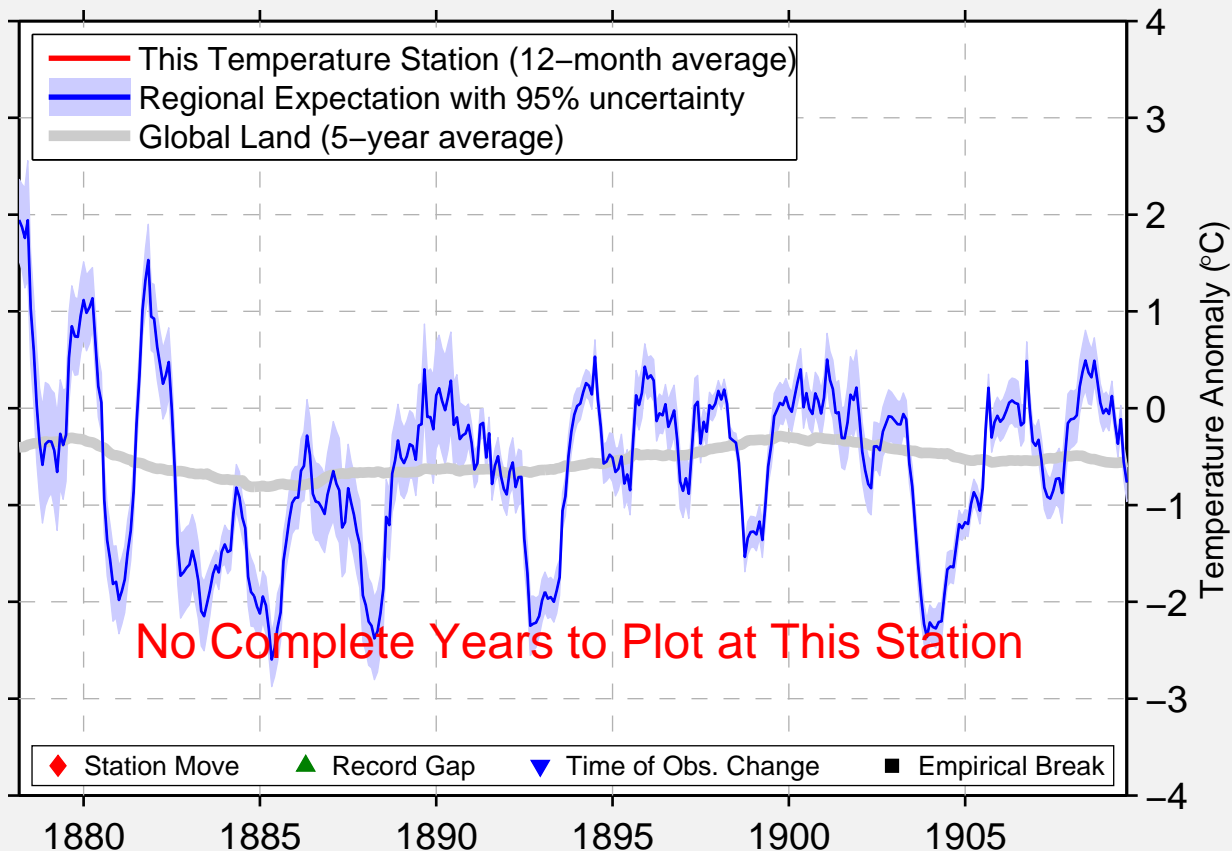

CADIZ

42.533 N, 89.800 W (United States)

No Complete Years to Plot at This Station

◆ Station Move ▲ Record Gap ▼ Time of Obs. Change ■ Empirical Break