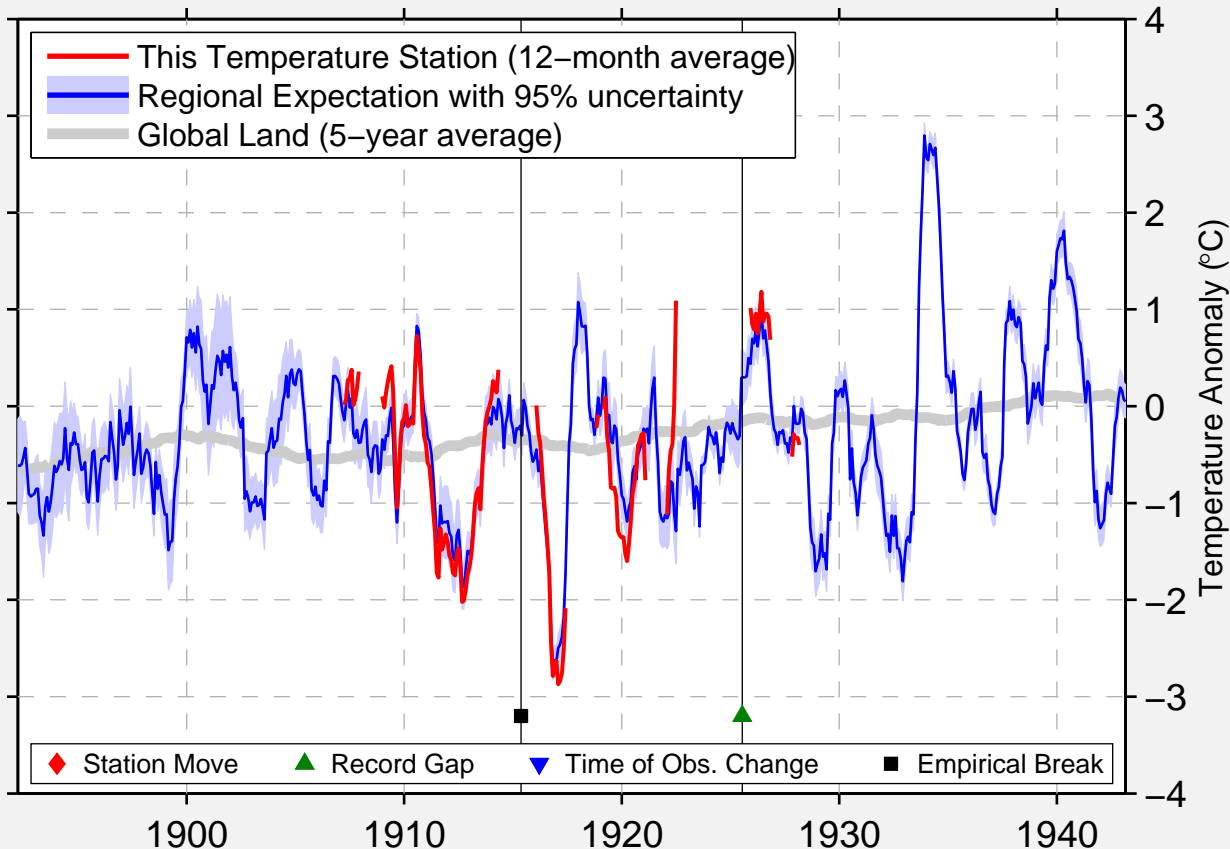

MURTAUGH

42.533 N, 114.200 W (United States)

Data Quality Controlled and Aligned at Breakpoints

Berkeley Earth