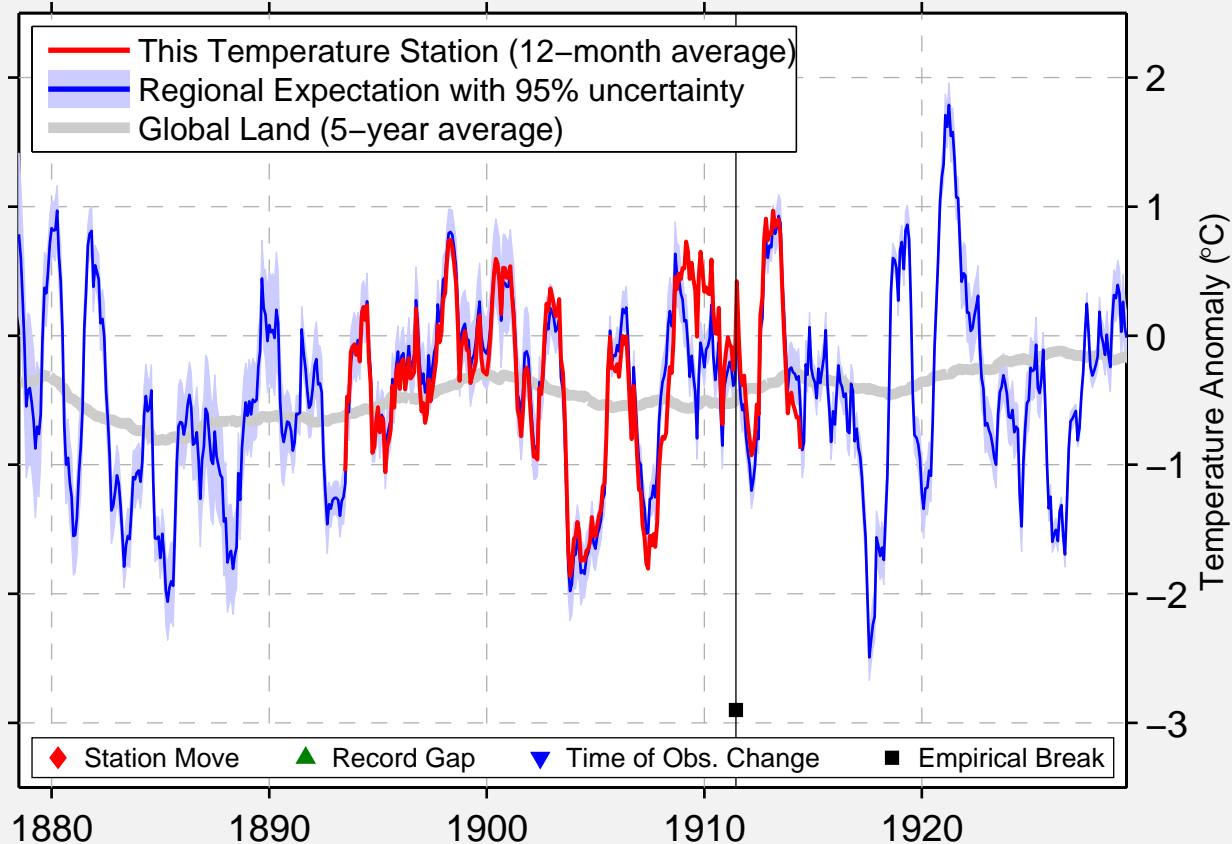

PERRY CITY

42.483 N, 76.700 W (United States)

Data Quality Controlled and Aligned at Breakpoints

Berkeley Earth